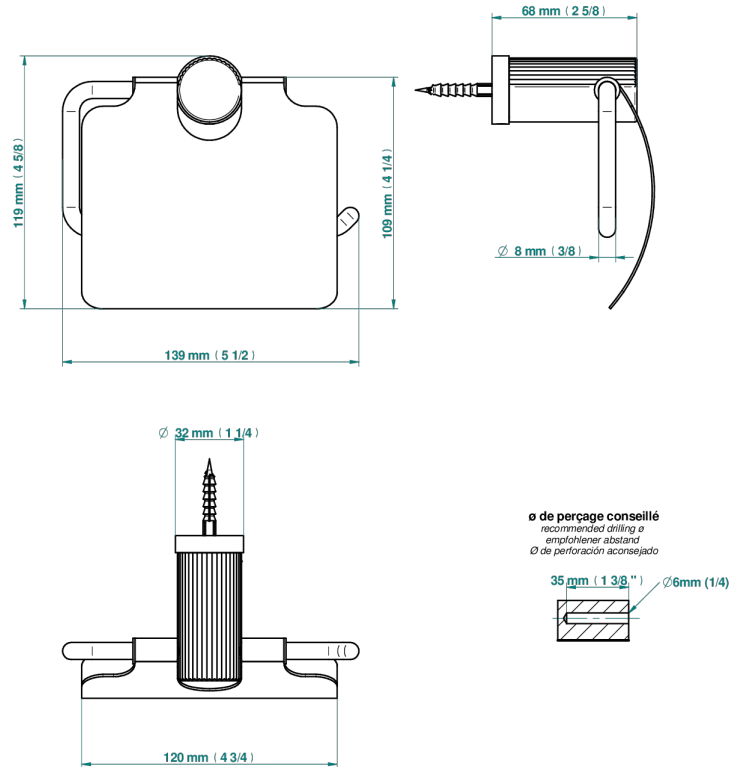

ESTRELA METAL INLAYS

U3L-538AC

Toilet paper holder, single mount with cover

THG[®]
PARIS

79317

19/07/2022

CHARACTERISTIC

- Estrela Metal inlays
- Toilet paper holder, single mount with cover