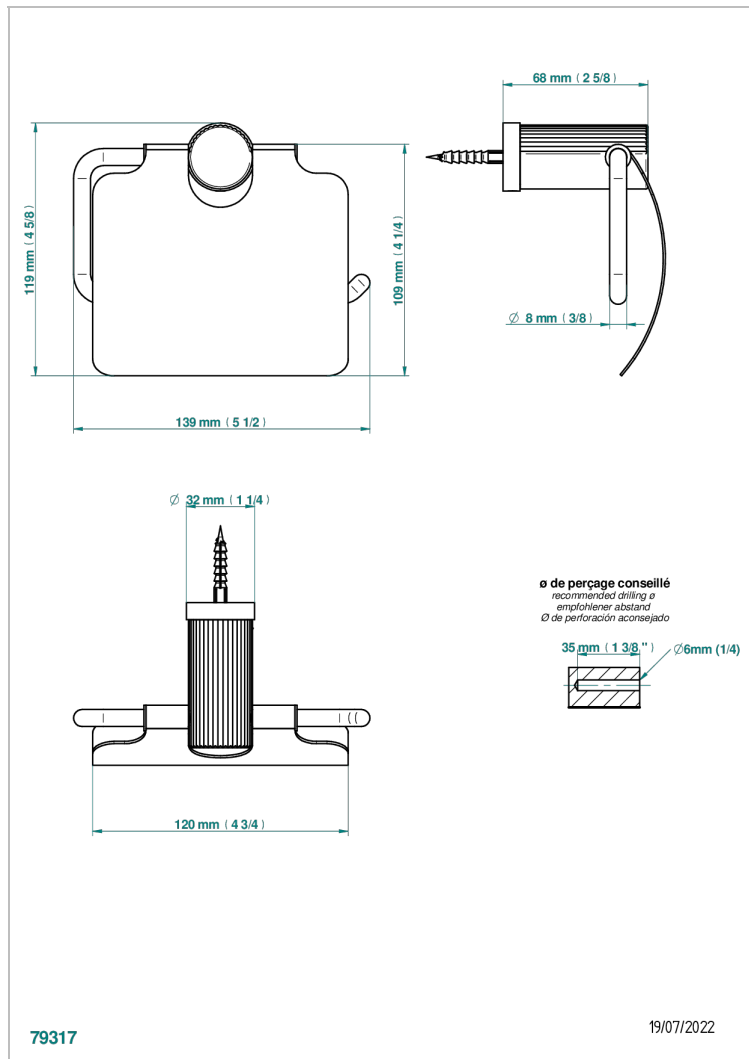

ESTRELA WITH LEVER HANDLES

U3K-538AC

THG[®]
PARIS

Toilet paper holder, single mount with cover

CHARACTERISTIC

- Estrela with lever handles
- Toilet paper holder, single mount with cover

AVAILABLE FINITIONS

Black ceram - D30
Blush PVD - H62
Brass color PVD - H49
Brown bronze color PVD - F33
Chrome polished - A02
Gold color PVD - H52