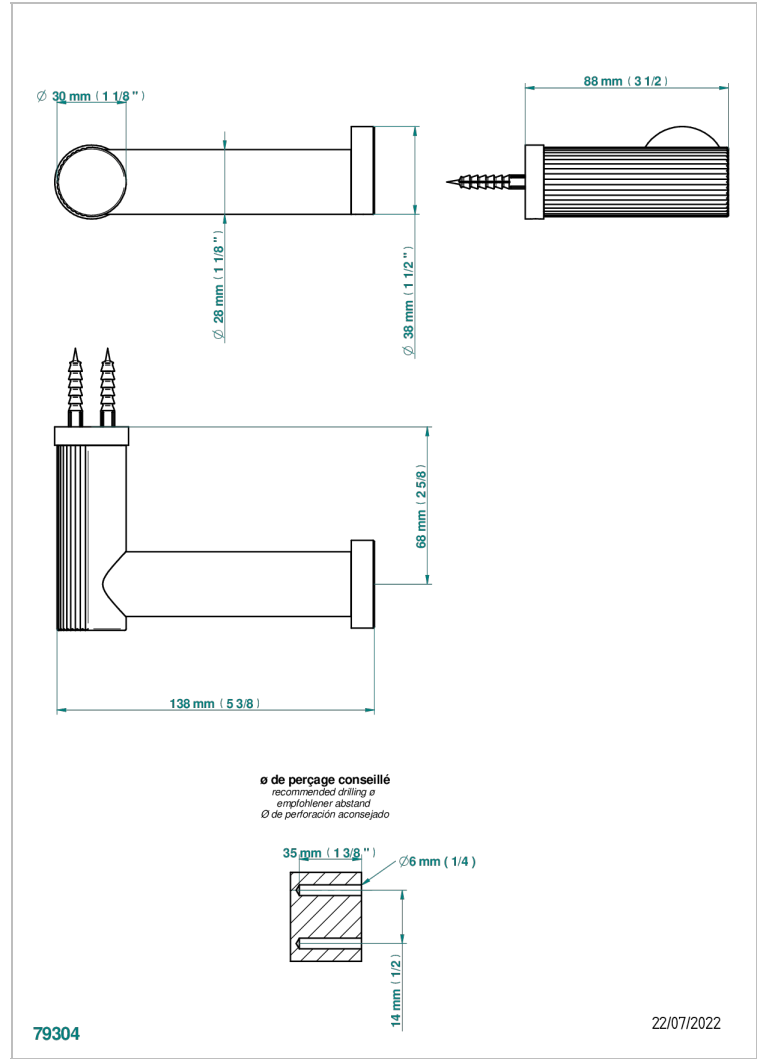

ESTRELA METAL INLAYS

U3L-538A

Toilet paper holder, single mount without cover

CHARACTERISTIC

- Estrela Metal inlays
- Toilet paper holder, single mount without cover

AVAILABLE FINITIONS

Black ceram - D30
Blush PVD - H62
Brass color PVD - H49
Brown bronze color PVD - F33
Chrome polished - A02
Gold color PVD - H52