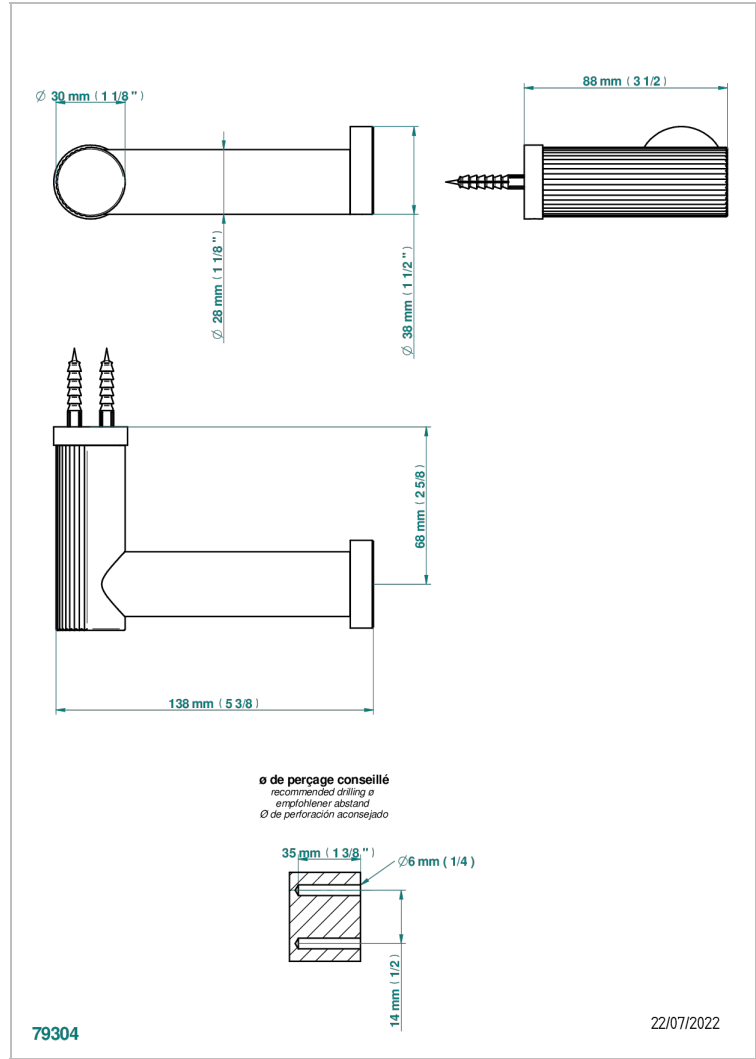

ESTRELA WITH LEVER HANDLES

U3K-538A

Toilet paper holder, single mount without cover

CHARACTERISTIC

- Estrela with lever handles
- Toilet paper holder, single mount without cover

AVAILABLE FINITIONS

Black ceram - D30
Blush PVD - H62
Brass color PVD - H49
Brown bronze color PVD - F33
Chrome polished - A02
Gold color PVD - H52