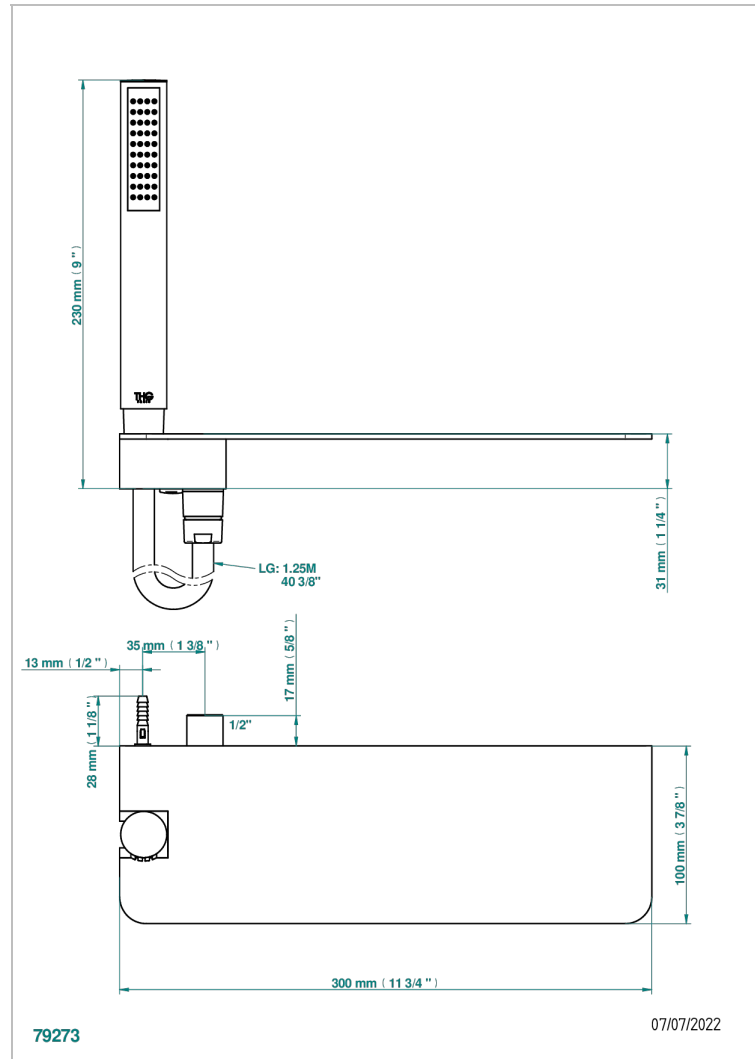

YOKO DELTA HOWLITE

G7W-54T

THG[®]
PARIS

Shelf with hand shower holder, 1/2" outlet, hand shower and 1,50 m hose

ХАРАКТЕРИСТИКИ

- Yoko Delta Howlite
- Shelf with hand shower holder, 1/2" outlet, hand shower and 1,50 m hose