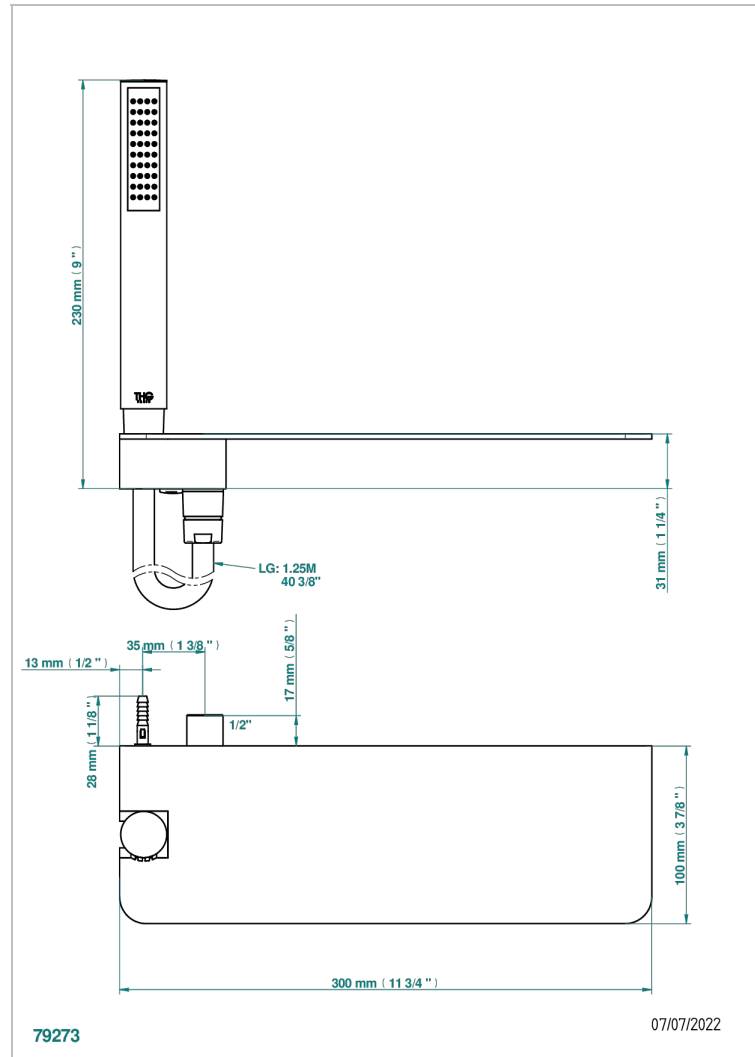

YOKO DELTA HOWLITE

G7W-54T

Shelf with hand shower holder, 1/2" outlet, hand shower and 1,50 m hose

THG[®]
PARIS

CHARACTERISTIC

- Yoko Delta Howlite
- Shelf with hand shower holder, 1/2" outlet, hand shower and 1,50 m hose