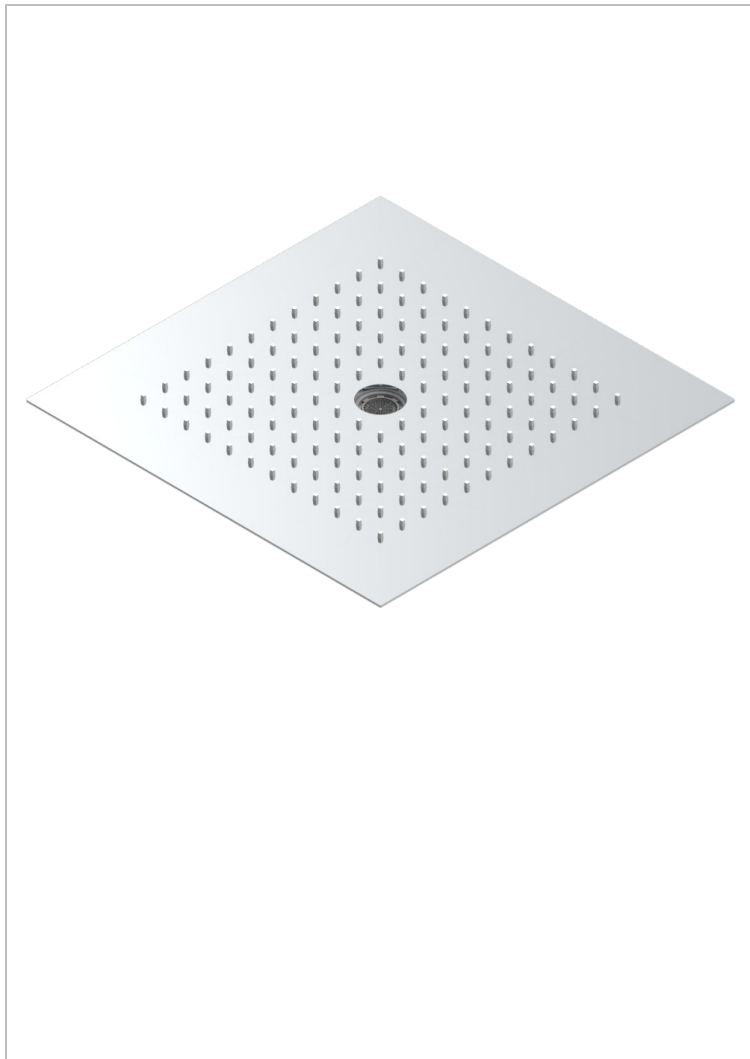

G00-495

Sky shower, 380 x 380 mm, with central jet (available in shiny stainless steel A08 and PVD finishes)

79269

07/07/2022

CHARACTERISTIC

- General Items
- Sky shower, 380 x 380 mm, with central jet (available in shiny stainless steel A08 and PVD finishes)

TECHNICAL SPECS

- Recommandé : 3 bars (max. 5 bars) - Advised : 43,5 psi (max. 72 psi)
- Pluie : 12 l/min à 3 bars - Jet : 20 l/min à 3 bars
- Rain : 3,2 gpm at 43.5 psi - Icicle : 5,2 gpm at 43.5 psi
- Débit 2 fonctions utilisées : 32 l/min à 3 bars cumulés - 2 fonctions used : 8,5 gpm at 43.5 psi cumulated

AVAILABLE FINITIONS

Blush PVD - H62
 Brass color PVD - H49
 Brown bronze color PVD - F33
 Gold color PVD - H52
 Graphite PVD - H64
 Matt Umber PVD - H67

Matt blush PVD - H60
 Matt brass color PVD - H50
 Matt brown bronze color PVD - F34
 Matt gold color PVD - H53
 Matt graphite PVD - H65
 Matt nickel color PVD - H56

Nickel color PVD - H55
 Umber PVD - H66
 shiny stainless steel - A08