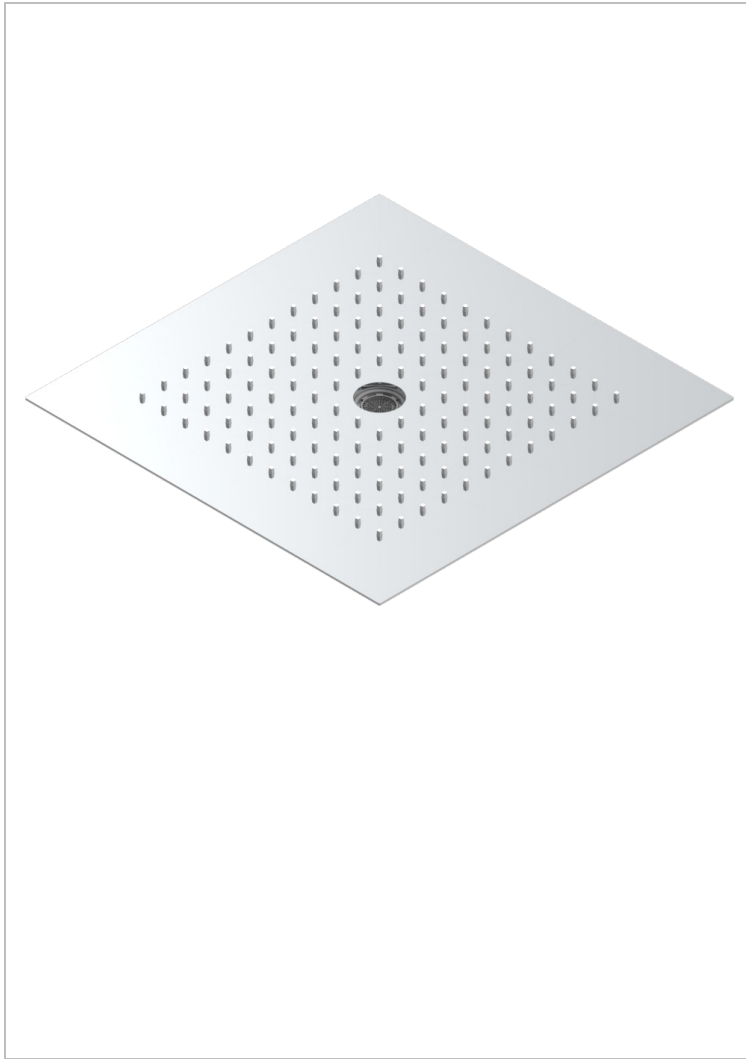

# STANDARDARTIKEL

G00-495

Sky shower, 380 x 380 mm, with central jet (available in shiny stainless steel A08 and PVD finishes)

THG<sup>®</sup>  
PARIS

79269

07/07/2022

## EIGENSCHAFTEN

- Standardartikel
- Sky shower, 380 x 380 mm, with central jet (available in shiny stainless steel A08 and PVD finishes)

## VERFÜGBARE OBERFLÄCHEN

Edelstahl poliert - A08  
Pvd blush - H62  
Pvd blush matt - H60  
Pvd bronze braun - F33  
Pvd bronze braun matt - F34  
Pvd gold - H52

Pvd gold matt - H53  
Pvd graphite - H64  
Pvd graphite matt - H65  
Pvd messing - H49  
Pvd messing matt - H50  
Pvd nickel - H55