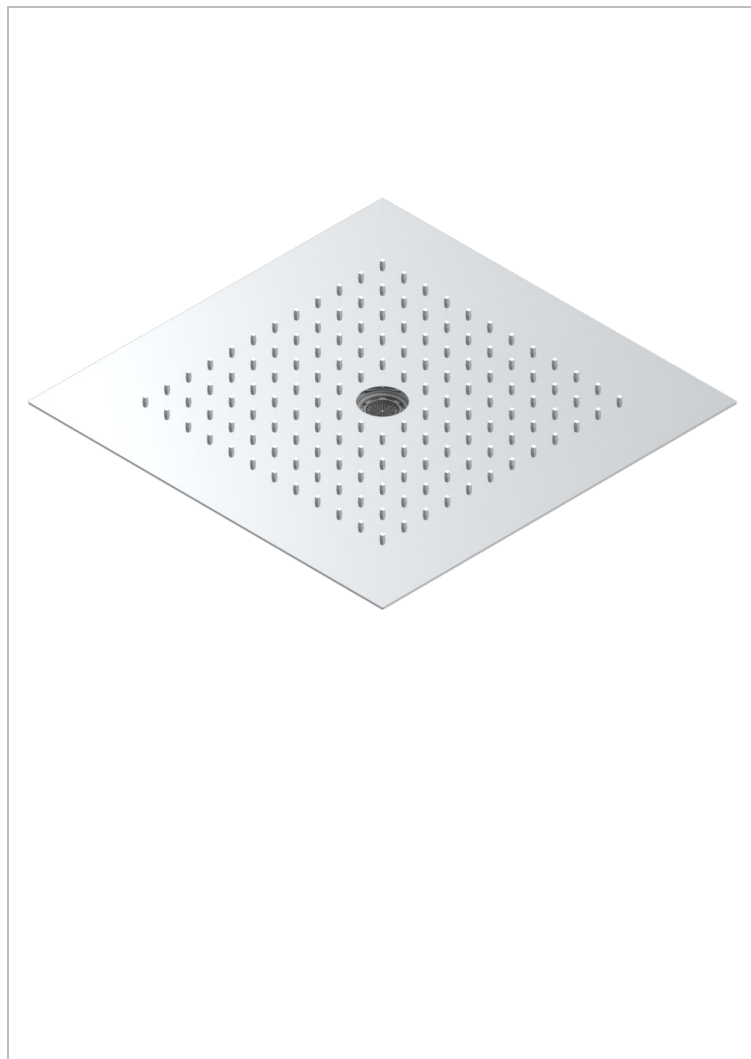

G00-495

Sky shower, 380 x 380 mm, with central jet (available in shiny stainless steel A08 and PVD finishes)

79269

07/07/2022

CHARACTERISTIC

- General Items
- Sky shower, 380 x 380 mm, with central jet (available in shiny stainless steel A08 and PVD finishes)

TECHNICAL SPECS

- Recommandé : 3 bars (max. 5 bars) - Advised : 43,5 psi (max. 72 psi)
- Pluie : 12 l/min à 3 bars - Jet : 20 l/min à 3 bars
- Rain : 3,2 gpm at 43.5 psi - Icicle : 5,2 gpm at 43.5 psi
- Débit 2 fonctions utilisées : 32 l/min à 3 bars cumulés - 2 fonctions used : 8,5 gpm at 43.5 psi cumulated

AVAILABLE FINITIONS

Blush PVD - H62
Brass color PVD - H49
Brown bronze color PVD - F33
Gold color PVD - H52
Graphite PVD - H64
Matt Umber PVD - H67

Matt blush PVD - H60
Matt brass color PVD - H50
Matt brown bronze color PVD - F34
Matt gold color PVD - H53
Matt graphite PVD - H65
Matt nickel color PVD - H56

Nickel color PVD - H55
Umber PVD - H66
shiny stainless steel - A08