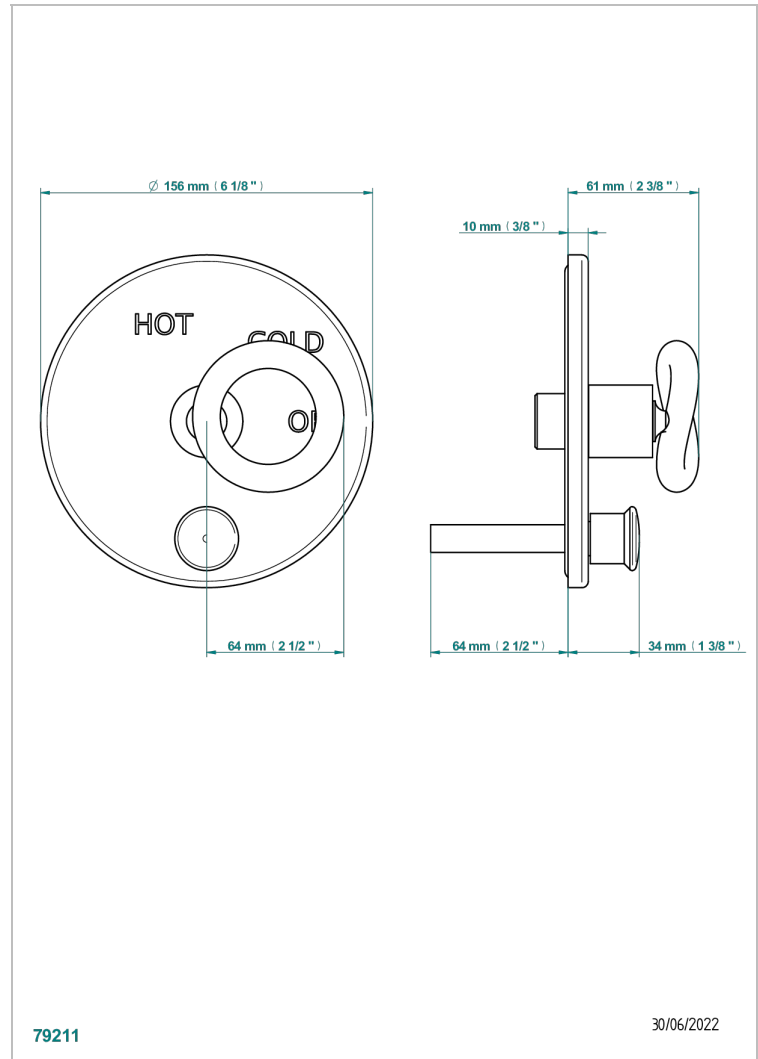

# COLLECTION "O"

G4P-321B

Trim only for pressure balance with diverter system

THG<sup>®</sup>  
PARIS

## CHARACTERISTIC

- Collection "O"
- Trim only for pressure balance with diverter system