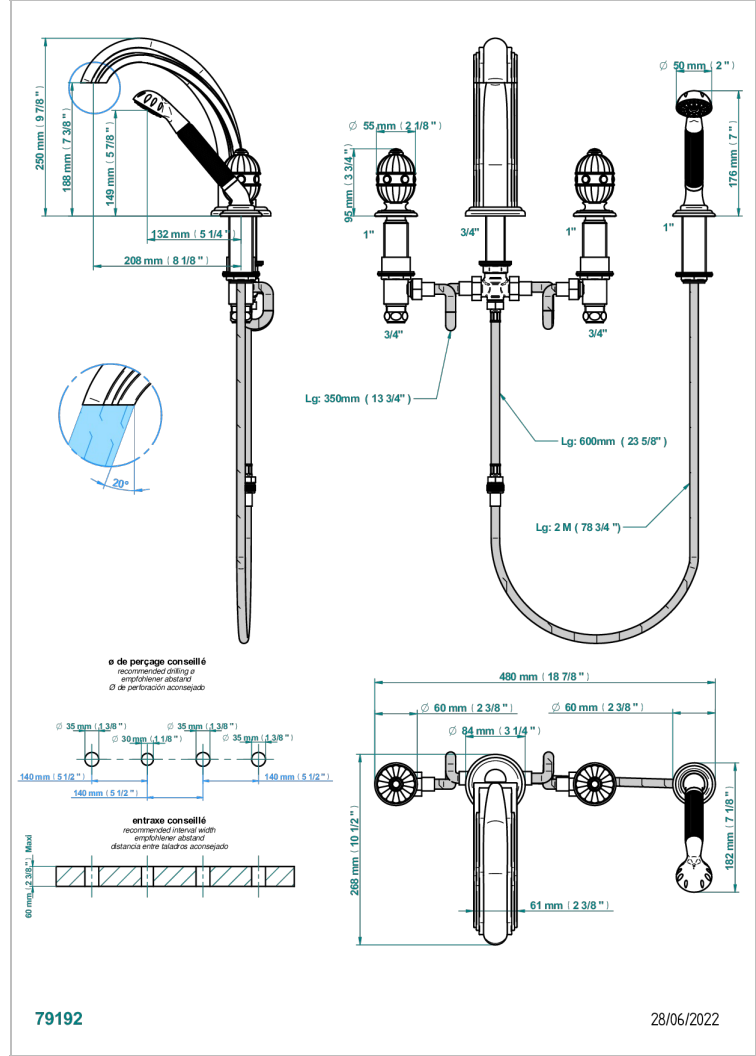

AMBOISE RED JASPER

A1L-112BSG

Rim mounted 4-hole bath/shower mixer, diverter to super goliath spout

CHARACTERISTIC

- ACS : 18ACCLY473
- DVGW : DW-6501CO0476
- NF : NF EN 200 - IID/A - Chrome

STANDARDS

AVAILABLE FINITIONS

- Antique nickel - H28
- Black ceram - D30
- Blush PVD - H62
- Brass color PVD - H49
- Brown bronze color PVD - F33
- Gold color PVD - H52

- Graphite PVD - H64
- Matt Umber PVD - H67
- Matt blush PVD - H60
- Matt brass color PVD - H50
- Matt brown bronze color PVD - F34
- Matt chrome - C02

- Matt gold - F07
- Matt gold color PVD - H53
- Matt graphite PVD - H65
- Matt nickel (color finish) - C01
- Matt nickel color PVD - H56
- Nickel color PVD - H55

- Polished chrome (color finish) - A02
- Polished chrome / Polished gold (color finish) - G02
- Polished gold (color finish) - F01
- Polished nickel - B01
- Soft gold - F30
- Soft matt gold - F31
- Umber PVD - H66