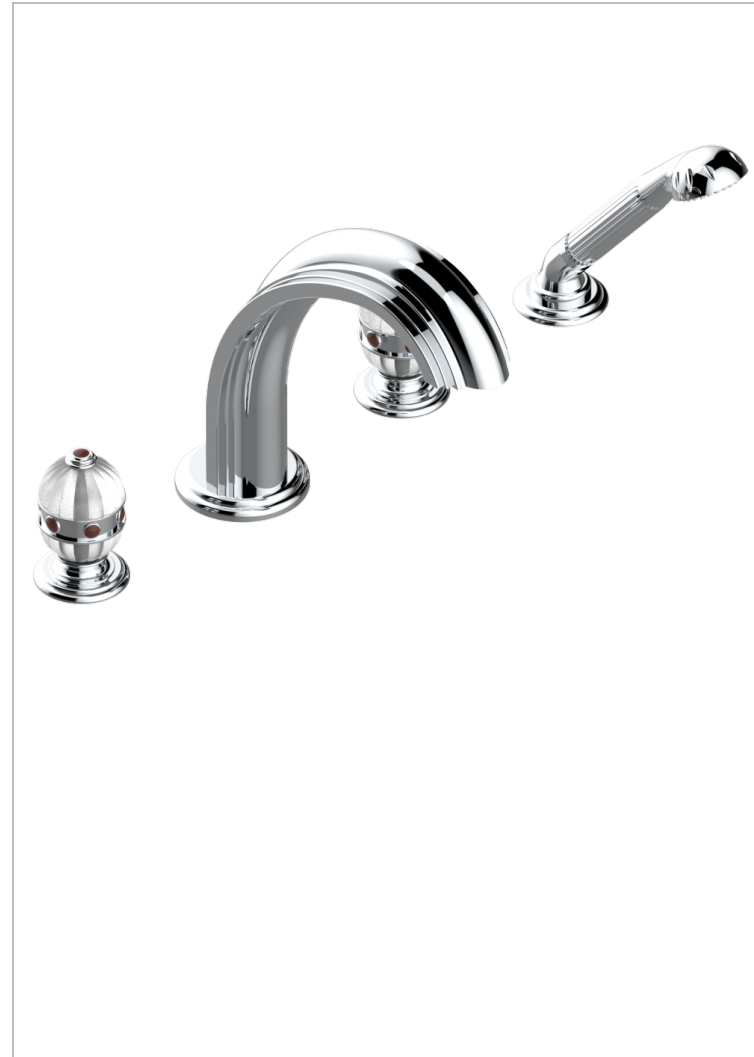

AMBOISE RED JASPER

A1L-112BSG

Rim mounted 4-hole bath/shower mixer, diverter to super goliath spout

THG
PARIS

CHARACTERISTIC

- ACS : 18ACCLY473
- DVGW : DW-6501CO0476
- NF : NF EN 200 - IID/A - Chrome

STANDARDS

AVAILABLE FINITIONS

Antique nickel - H28
Black ceram - D30
Blush PVD - H62
Brass color PVD - H49
Brown bronze color PVD - F33
Gold color PVD - H52

Graphite PVD - H64
Matt Umber PVD - H67
Matt blush PVD - H60
Matt brass color PVD - H50
Matt brown bronze color PVD - F34
Matt chrome - C02

Matt gold - F07
Matt gold color PVD - H53
Matt graphite PVD - H65
Matt nickel (color finish) - C01
Matt nickel color PVD - H56
Nickel color PVD - H55

Polished chrome (color finish) - A02
Polished chrome / Polished gold (color finish) - G02
Polished gold (color finish) - F01
Polished nickel - B01
Soft gold - F30
Soft matt gold - F31
Umber PVD - H66