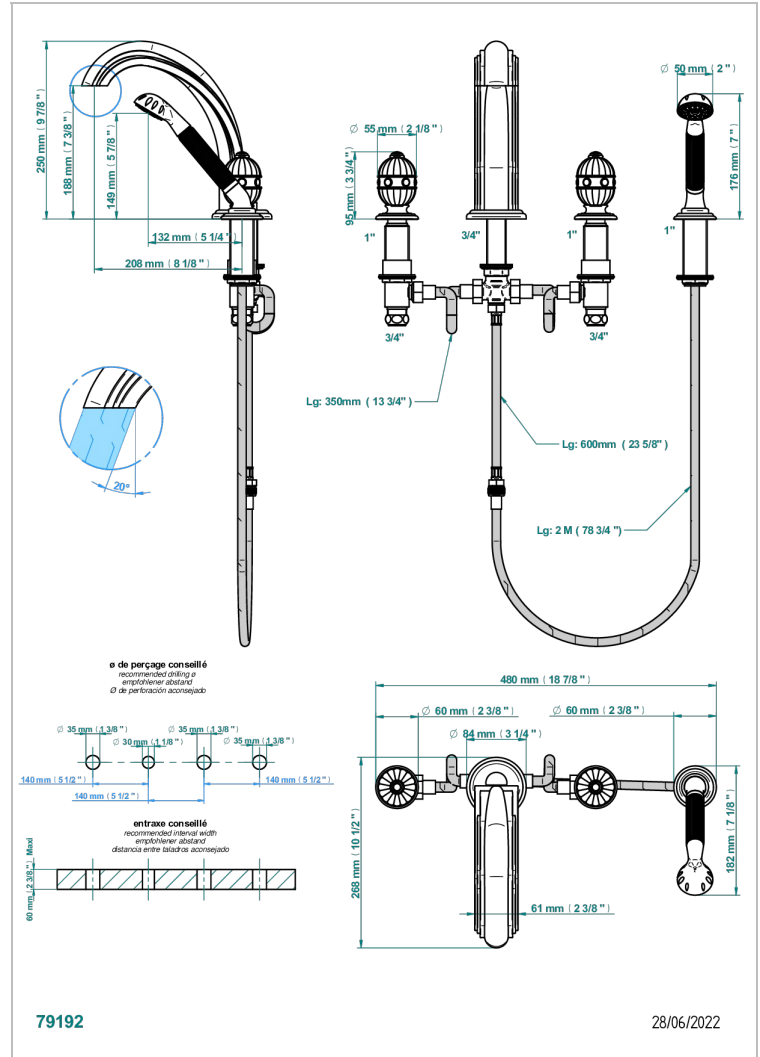

AMBOISE RED JASPER

A1L-112BSG

Rim mounted 4-hole bath/shower mixer, diverter to super goliath spout

THG
PARIS

CHARACTERISTIC

- ACS : 18ACCLY473
- DVGW : DW-6501CO0476
- NF : NF EN 200 - IID/A - Chrome

STANDARDS

AVAILABLE FINITIONS

Antique nickel - H28
Black ceram - D30
Blush PVD - H62
Brass color PVD - H49
Brown bronze color PVD - F33
Gold color PVD - H52

Graphite PVD - H64
Matt Umber PVD - H67
Matt blush PVD - H60
Matt brass color PVD - H50
Matt brown bronze color PVD - F34
Matt chrome - C02