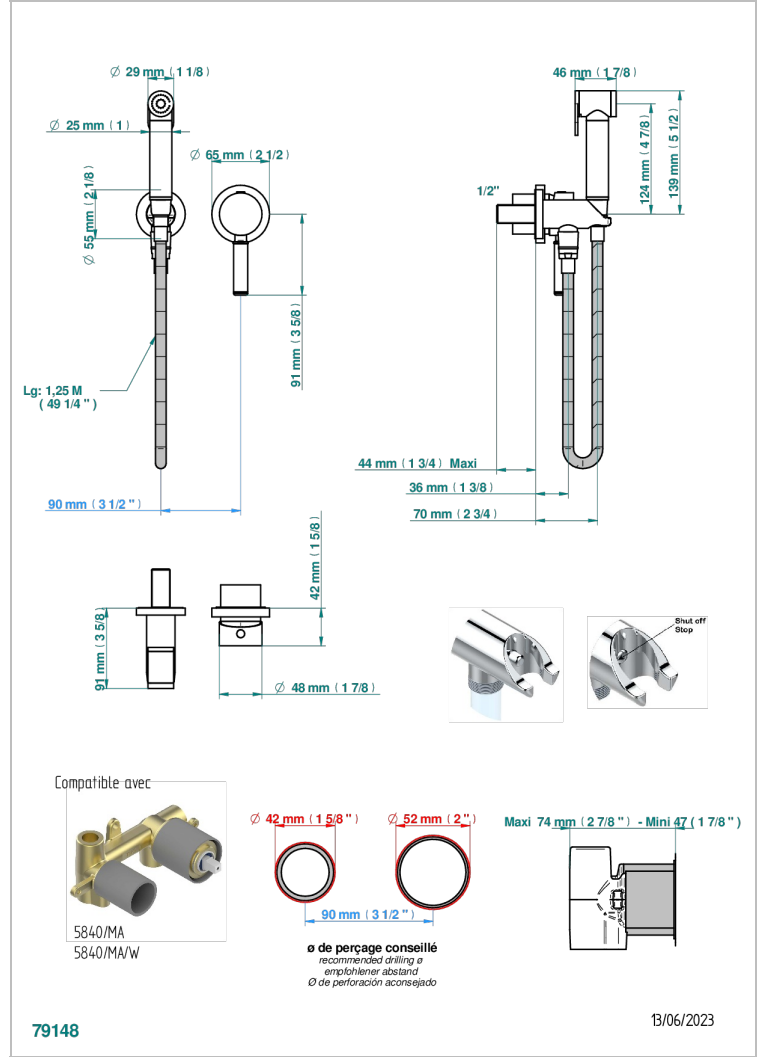

ESTRELA METAL INLAYS

U3L-5840/MBG

THG[®]
PARIS

Trim only for WC douche including: trigger spray, wall mounted single lever mixer, reinforced hose (49 1/4"), wall outlet with integrated elbow with safety stopper

CHARACTERISTIC

- ACS : 19ACCLY412

STANDARDS

RELATED SKU'S

- Ref. G00-5840/MAUS Rough parts for concealed wall-mounted mixer with 1/2" outlet

AVAILABLE FINITIONS

Black ceram - D30
Blush PVD - H62
Brass color PVD - H49
Brown bronze color PVD - F33
Chrome polished - A02
Gold color PVD - H52

Natural smoked Brass - A13
Nickel antique / Sovereign - H28
Nickel color PVD - H55
Nickel polished - B01
Polished chrome with gold inlay - GA1
Soft gold - F30

Soft matt gold - F31
Umber PVD - H66

TECHNICAL SPECS