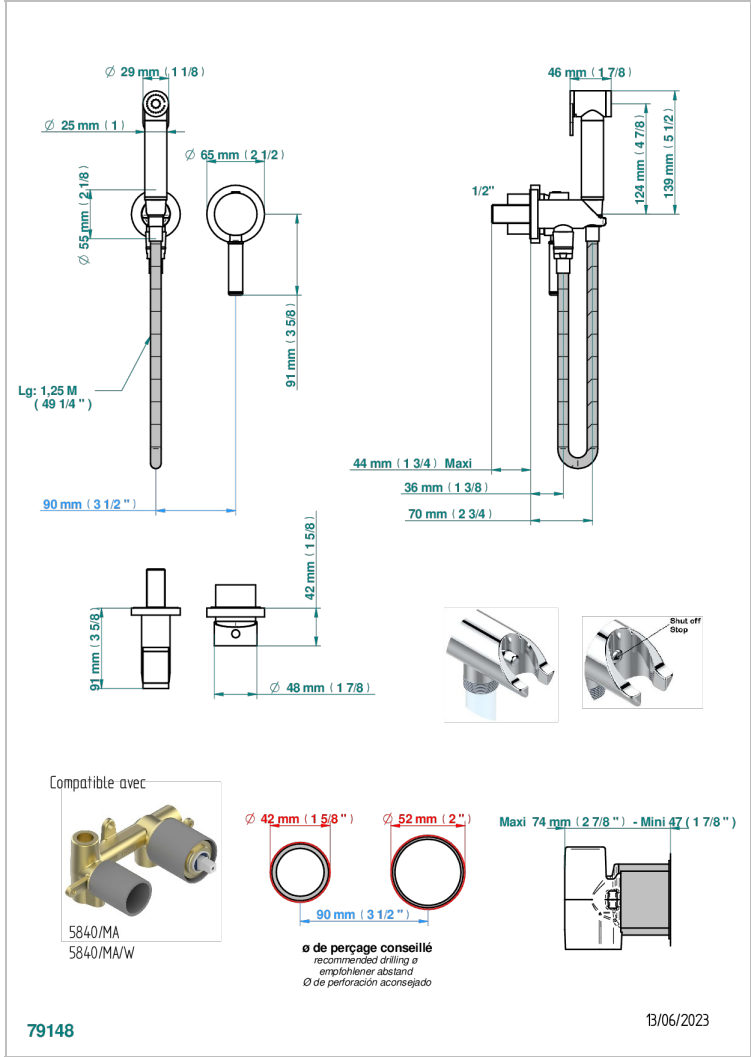

ESTRELA WITH LEVER HANDLES

U3K-5840/MBG

Trim only for WC douche including: trigger spray, wall mounted single lever mixer, reinforced hose (49 1/4"), wall outlet with integrated elbow with safety stopper

CHARACTERISTIC

- ACS : 19ACCLY412

STANDARDS

TECHNICAL SPECS

- Recommandé : 3 bars (max. 5 bars) - Advised : 43,5 psi (max. 72 psi)
- 15 l/min à 3 bars (4 gpm at 43.5 psi)

RELATED SKU'S

- Ref. G00-5840/MAUS Rough parts for concealed wall-mounted mixer with 1/2" outlet