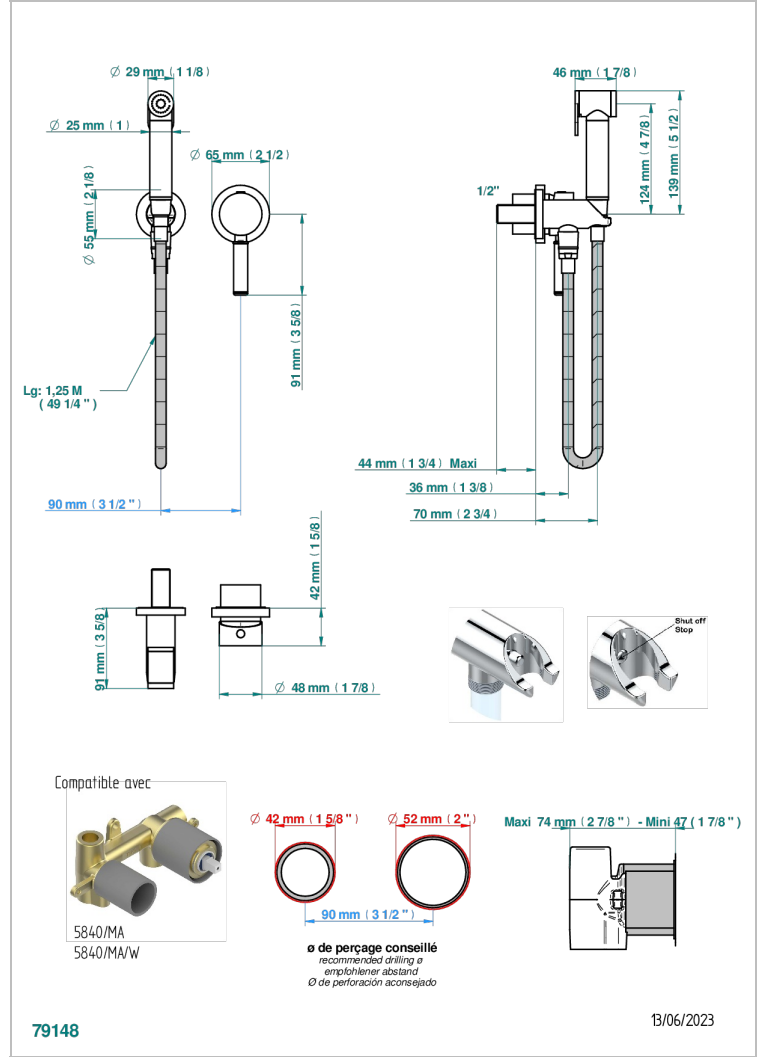

ESTRELA

U3J-5840/MBG

Trim only for WC douche including: trigger spray, wall mounted single lever mixer, reinforced hose (49 1/4"), wall outlet with integrated elbow with safety stopper

CHARACTERISTIC

- ACS : 19ACCLY412

STANDARDS

RELATED SKU'S

- Ref. G00-5840/MAUS Rough parts for concealed wall-mounted mixer with 1/2" outlet

AVAILABLE FINITIONS

Black ceram - D30
Blush PVD - H62
Brass color PVD - H49
Brown bronze color PVD - F33
Chrome polished - A02
Gold color PVD - H52

Natural smoked Brass - A13
Nickel antique / Sovereign - H28
Nickel color PVD - H55
Nickel polished - B01
Soft gold - F30
Soft matt gold - F31

Umber PVD - H66

TECHNICAL SPECS

- Recommandé : 3 bars (max. 5 bars) - Advised : 43,5 psi (max. 72 psi)
- 15 l/min à 3 bars (4 gpm at 43.5 psi)