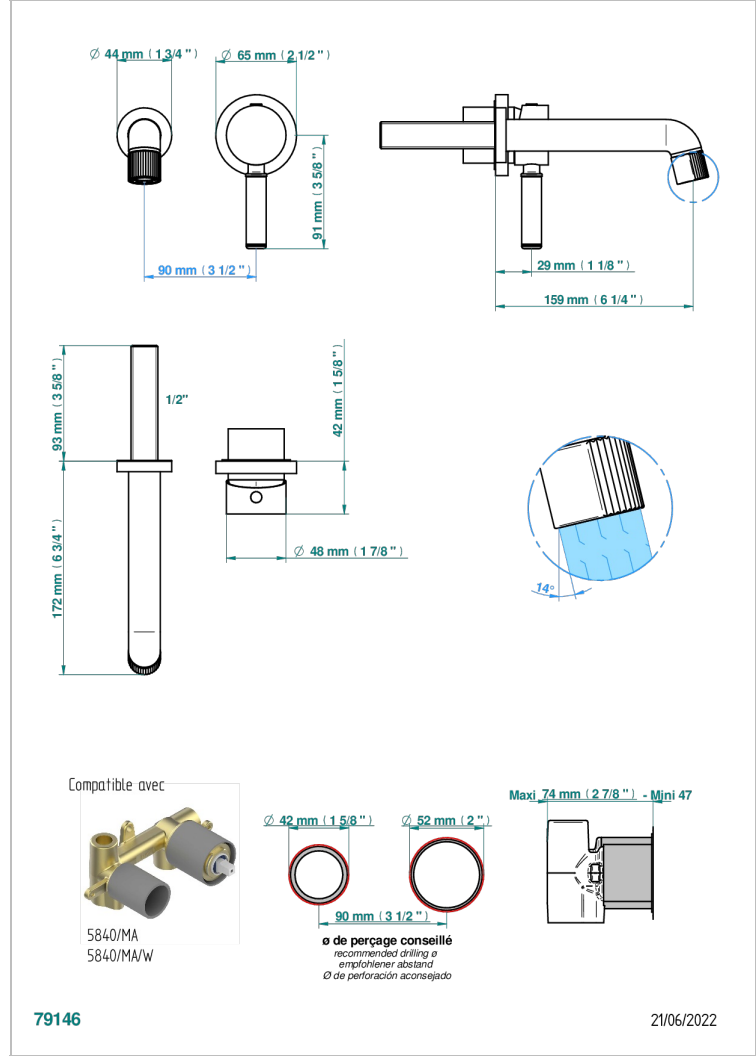

# ESTRELA INCRUSTACION METALICA

U3L-6541B

THG<sup>®</sup>  
PARIS

Trim only for Built-in basin mixer with spout (two x 1/2" inlets and one 1/2" outlet), without waste

## CARACTERÍSTICAS

- Estrela incrustación metálica
- Trim only for Built-in basin mixer with spout (two x 1/2" inlets and one 1/2" outlet), without waste

## PRODUCTOS RELACIONADOS

- Ref. G00-5840/MAUS Rough parts for concealed wall-mounted mixer with 1/2" outlet