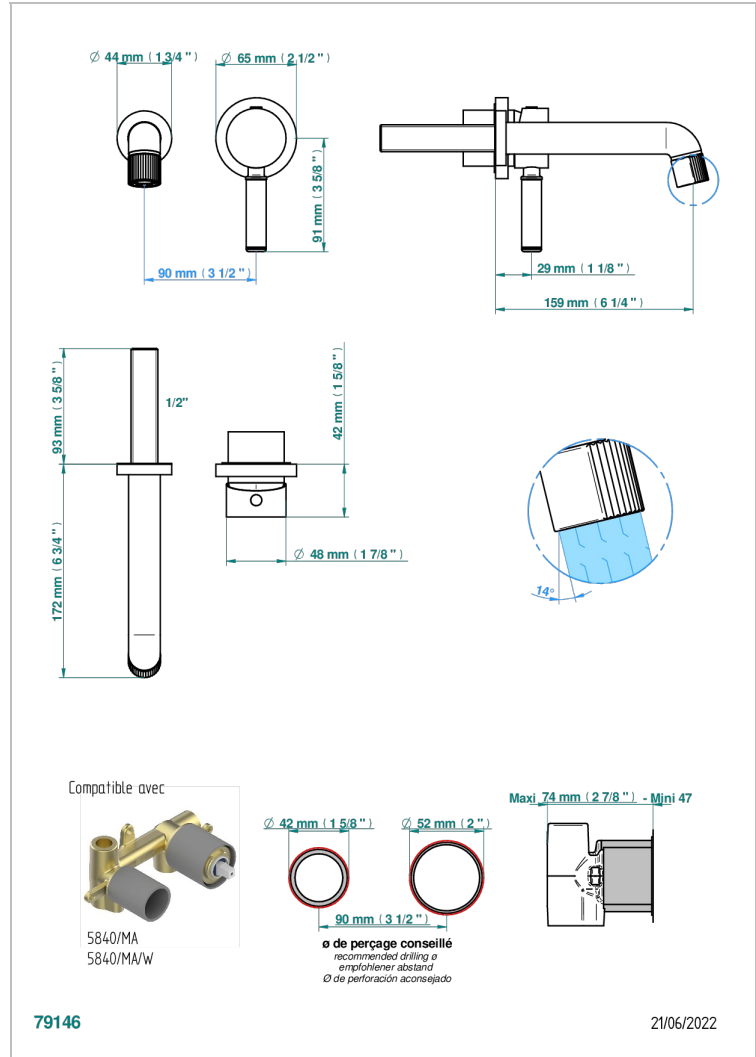

ESTRELA INCRUSTACION METALICA

U3L-6541B

Trim only for Built-in basin mixer with spout (two x 1/2" inlets and one 1/2" outlet), without waste

CARACTERÍSTICAS

- Estrela incrustación metálica
- Trim only for Built-in basin mixer with spout (two x 1/2" inlets and one 1/2" outlet), without waste

ESPECIFICACIONES TÉCNICAS

- Recommandé : 3 bars (max. 5 bars) - Advised : 43,5 psi (max. 72 psi)
- 8,3 l/min à 3 bars (2.2 gpm at 43.5 psi)

PRODUCTOS RELACIONADOS

- Ref. G00-5840/MA Parte empotrada para mezclador mural con salida hembra 1/2