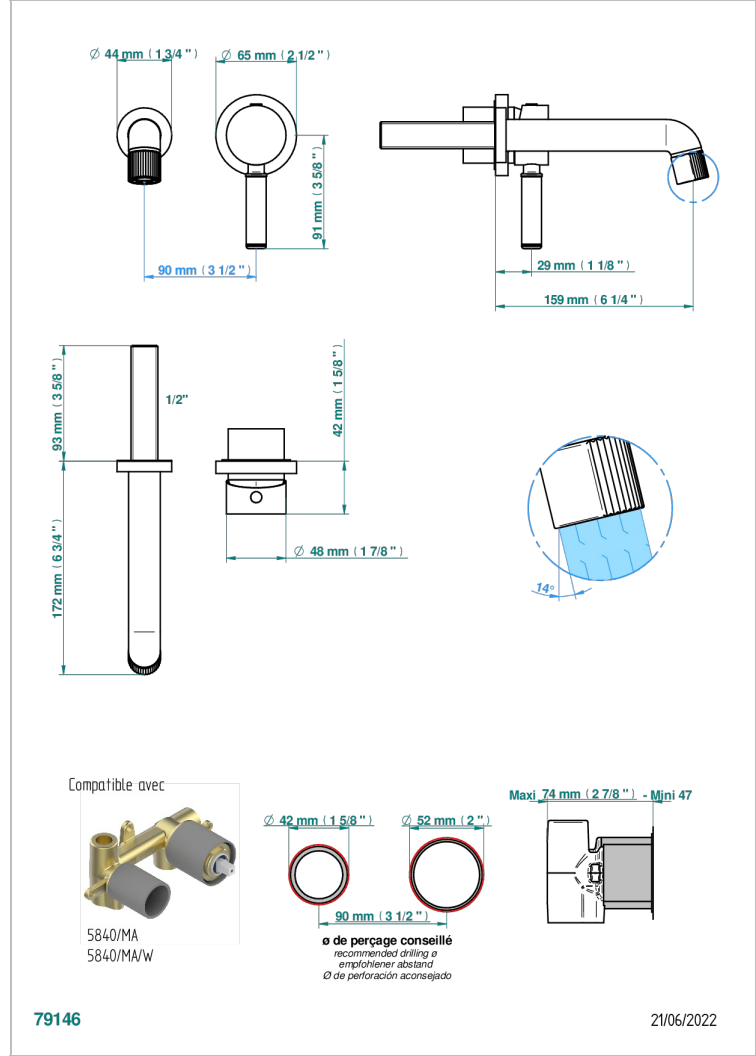

# ESTRELA METAL INLAYS

U3L-6541B

THG<sup>®</sup>  
PARIS

Trim only for Built-in basin mixer with spout (two x 1/2" inlets and one 1/2" outlet), without waste

## 特色

- Estrela Metal inlays
- Trim only for Built-in basin mixer with spout (two x 1/2" inlets and one 1/2" outlet), without waste

## 相关的SKU

- Ref. G00-5840/MA 卫浴套装, 含: 入墙式弯管出水管, 1米25强化软管, 触控式花洒和托勾, 美国标准