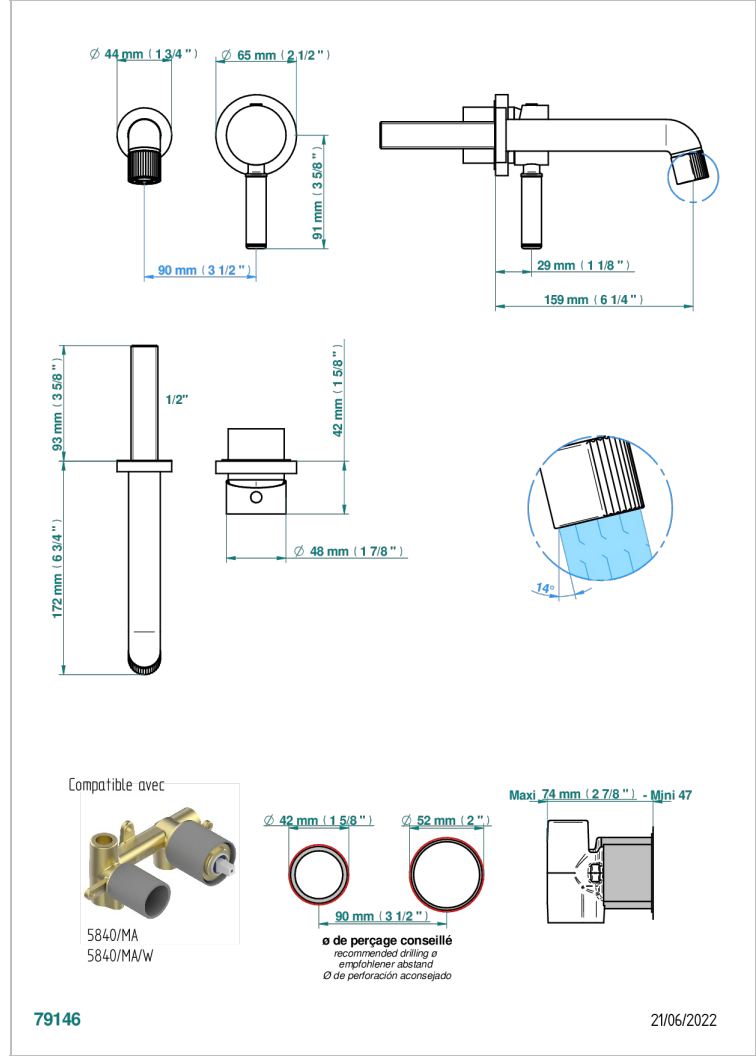

ESTRELA CON MANETAS

U3K-6541B

THG[®]
PARIS

Trim only for Built-in basin mixer with spout (two x 1/2" inlets and one 1/2" outlet), without waste

CARACTERÍSTICAS

- Estrela con manetas
- Trim only for Built-in basin mixer with spout (two x 1/2" inlets and one 1/2" outlet), without waste

ESPECIFICACIONES TÉCNICAS

- Recommandé : 3 bars (max. 5 bars) - Advised : 43,5 psi (max. 72 psi)
- 8,3 l/min à 3 bars (2.2 gpm at 43.5 psi)

PRODUCTOS RELACIONADOS

- Ref. G00-5840/MAUS Rough parts for concealed wall-mounted mixer with 1/2" outlet