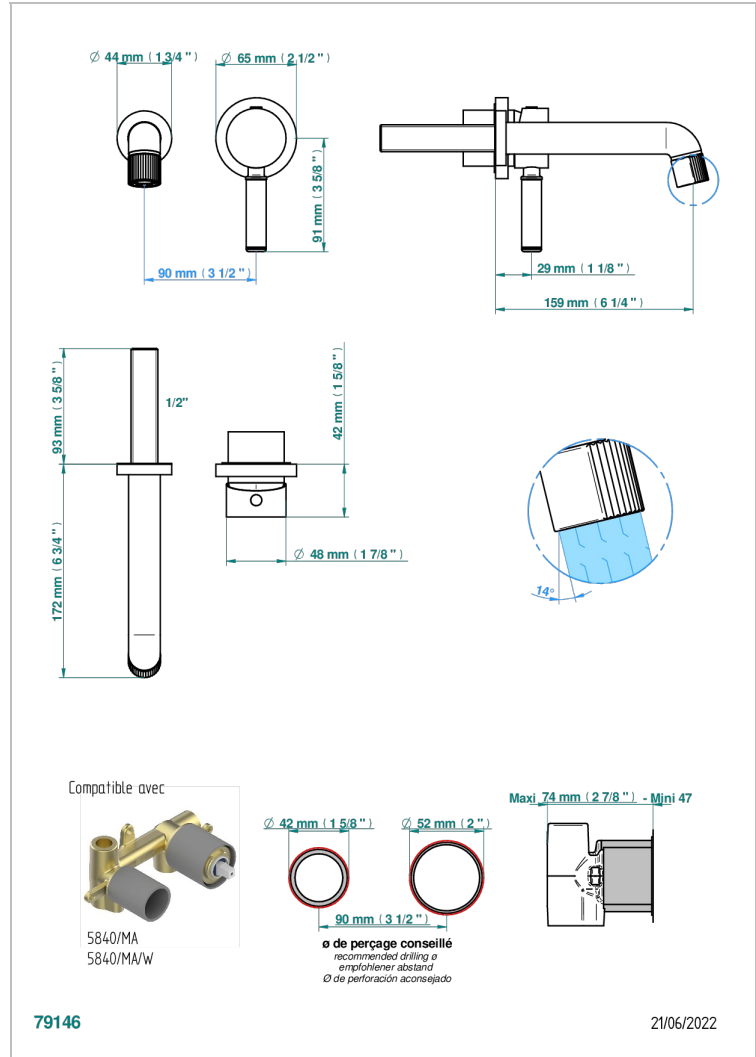

ESTRELA WITH LEVER HANDLES

U3K-6541B

Trim only for Built-in basin mixer with spout (two x 1/2" inlets and one 1/2" outlet), without waste

CHARACTERISTIC

- Estrela with lever handles
- Trim only for Built-in basin mixer with spout (two x 1/2" inlets and one 1/2" outlet), without waste

TECHNICAL SPECS

- Recommandé : 3 bars (max. 5 bars) - Advised : 43,5 psi (max. 72 psi)
- 8,3 l/min à 3 bars (2.2 gpm at 43.5 psi)

RELATED SKU'S

- Ref. G00-5840/MAUS Rough parts for concealed wall-mounted mixer with 1/2" outlet