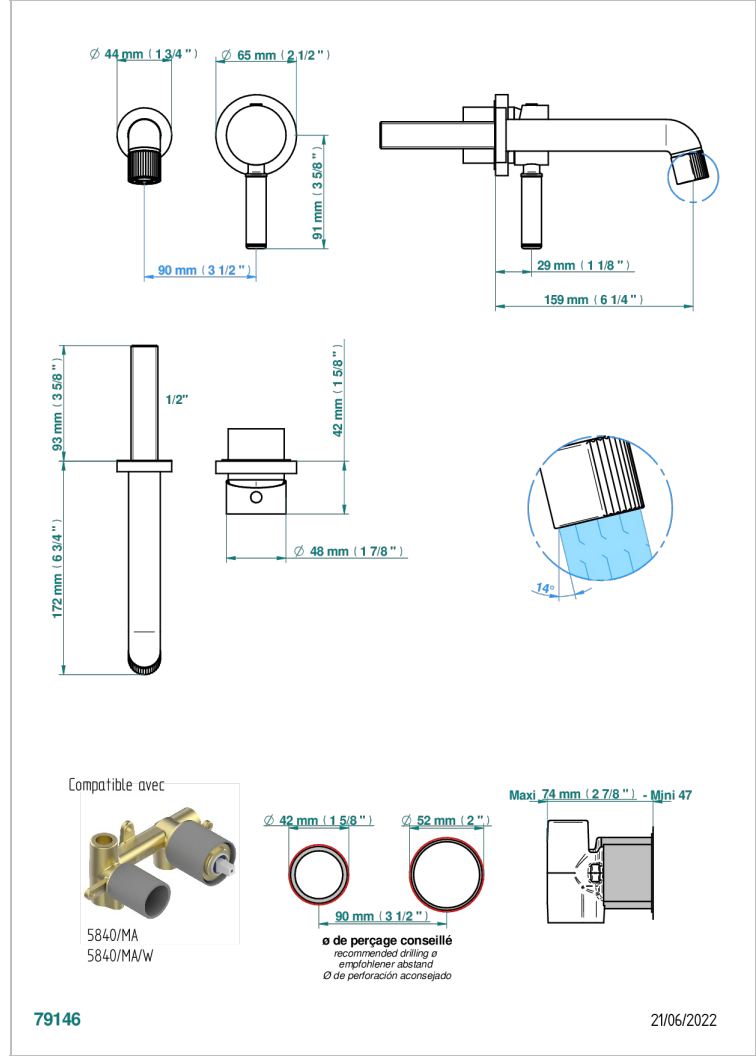

ESTRELA CON MANETAS

U3K-6541B

THG[®]
PARIS

Trim only for Built-in basin mixer with spout (two x 1/2" inlets and one 1/2" outlet), without waste

CARACTERÍSTICAS

- Estrela con manetas
- Trim only for Built-in basin mixer with spout (two x 1/2" inlets and one 1/2" outlet), without waste

ESPECIFICACIONES TÉCNICAS

- Recommandé : 3 bars (max. 5 bars) - Advised : 43,5 psi (max. 72 psi)
- 8,3 l/min à 3 bars (2.2 gpm at 43.5 psi)

PRODUCTOS RELACIONADOS

- Ref. G00-5840/MA Parte empotrada para mezclador mural con salida hembra 1/2