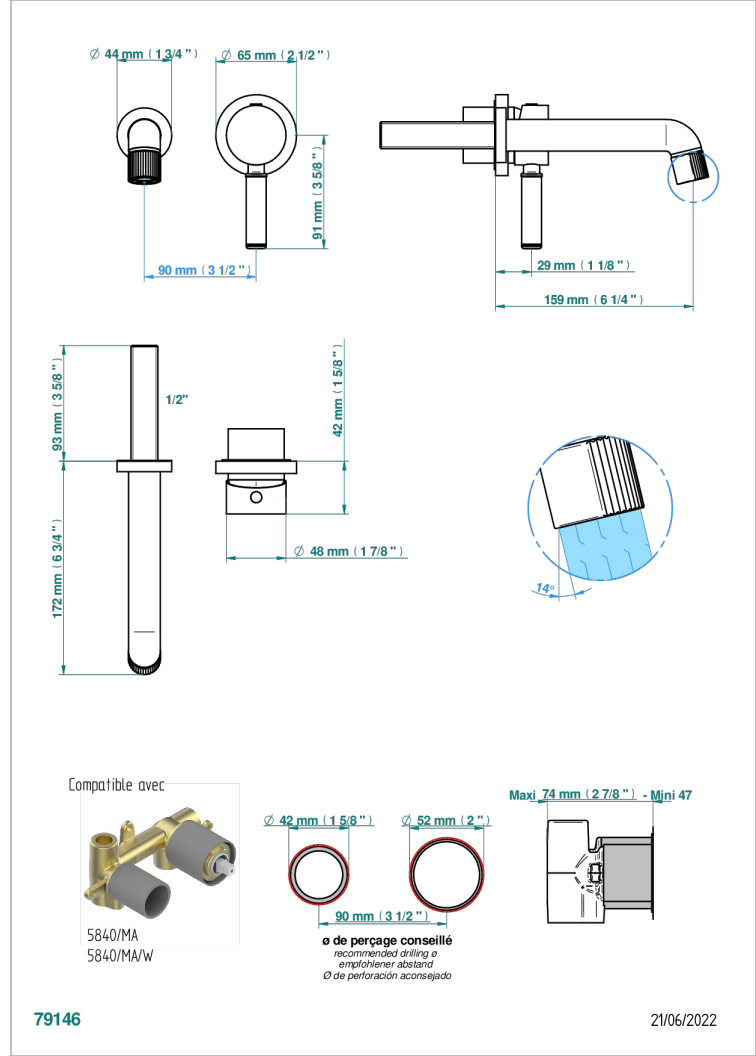

ESTRELA WITH LEVER

U3K-6541B

THG
PARIS

Trim only for Built-in basin mixer with spout (two x 1/2" inlets and one 1/2" outlet), without waste

CHARACTERISTIC

- Estrela with lever
- Trim only for Built-in basin mixer with spout (two x 1/2" inlets and one 1/2" outlet), without waste

TECHNICAL SPECS

- Recommandé : 3 bars (max. 5 bars) - Advised : 43,5 psi (max. 72 psi)
- 8,3 l/min à 3 bars (2.2 gpm at 43.5 psi)

RELATED SKU'S

- Ref. G00-5840/MA Rough parts for concealed wall-mounted mixer with 1/2" outlet