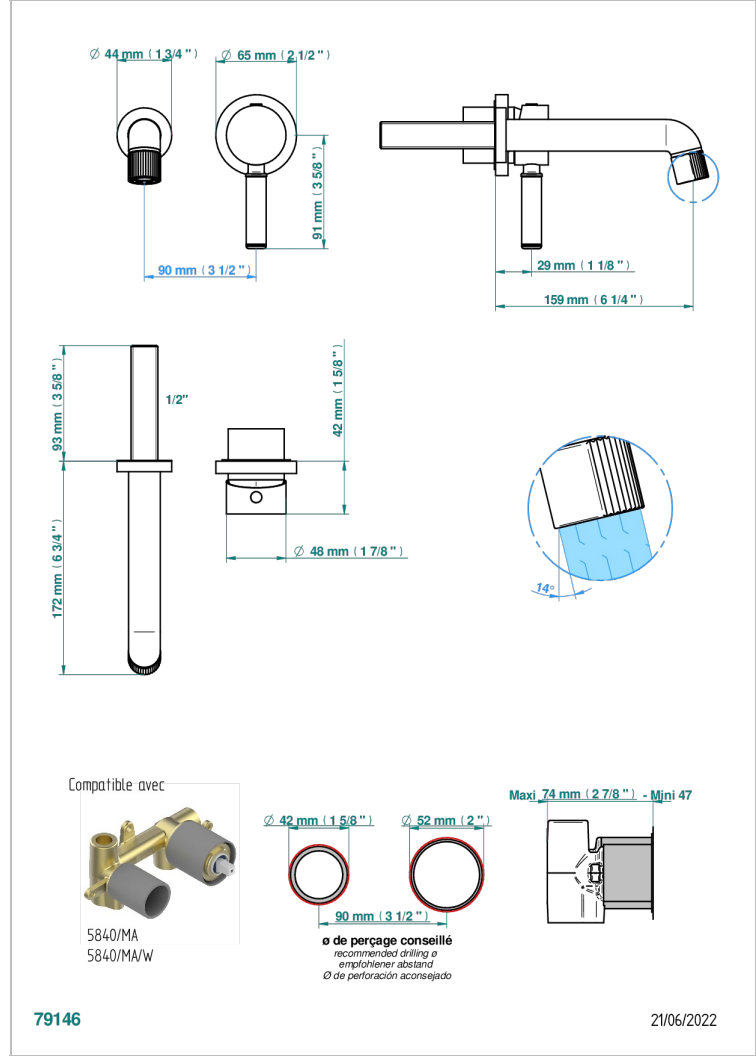

ESTRELA CON MANETAS

U3K-6541B

THG
PARIS

Trim only for Built-in basin mixer with spout (two x 1/2" inlets and one 1/2" outlet), without waste

CARACTERÍSTICAS

- Estrela con manetas
- Trim only for Built-in basin mixer with spout (two x 1/2" inlets and one 1/2" outlet), without waste

ESPECIFICACIONES TÉCNICAS

- Recommandé : 3 bars (max. 5 bars) - Advised : 43,5 psi (max. 72 psi)
- 8,3 l/min à 3 bars (2.2 gpm at 43.5 psi)

PRODUCTOS RELACIONADOS

- Ref. G00-5840/MA Parte empotrada para mezclador mural con salida hembra 1/2