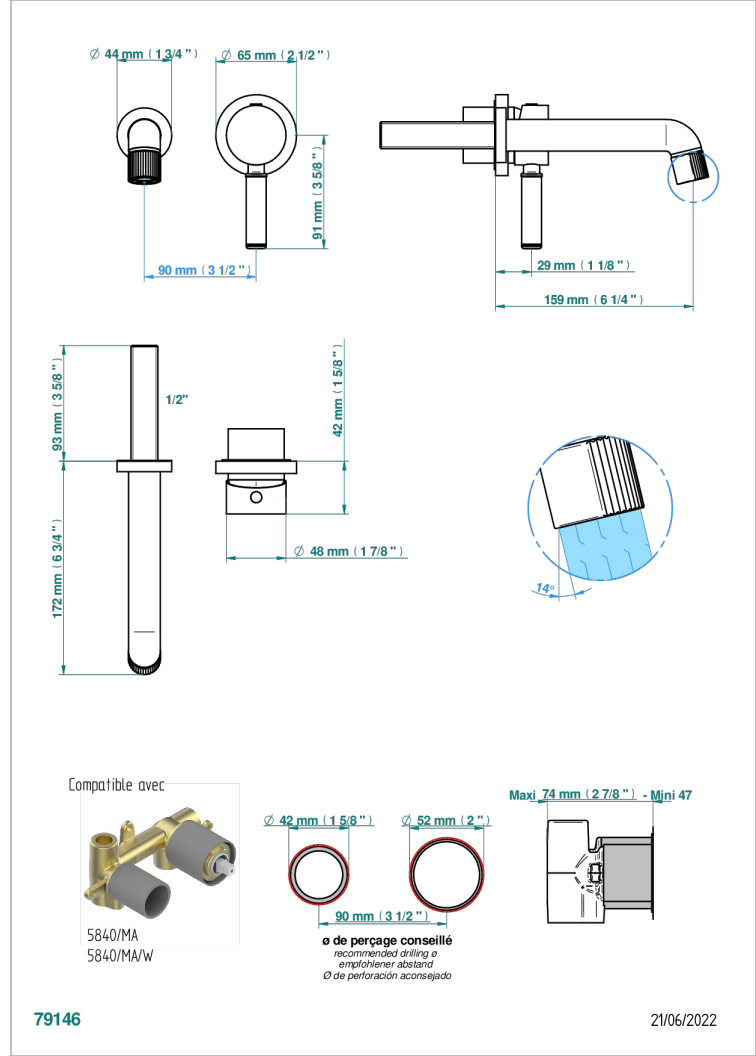

# ESTRELA WITH LEVER

U3K-6541B

THG  
PARIS

Trim only for Built-in basin mixer with spout (two x 1/2" inlets and one 1/2" outlet), without waste

## CHARACTERISTIC

- Estrela with lever
- Trim only for Built-in basin mixer with spout (two x 1/2" inlets and one 1/2" outlet), without waste

## RELATED SKU'S

- Ref. G00-5840/MA Rough parts for concealed wall-mounted mixer with 1/2" outlet