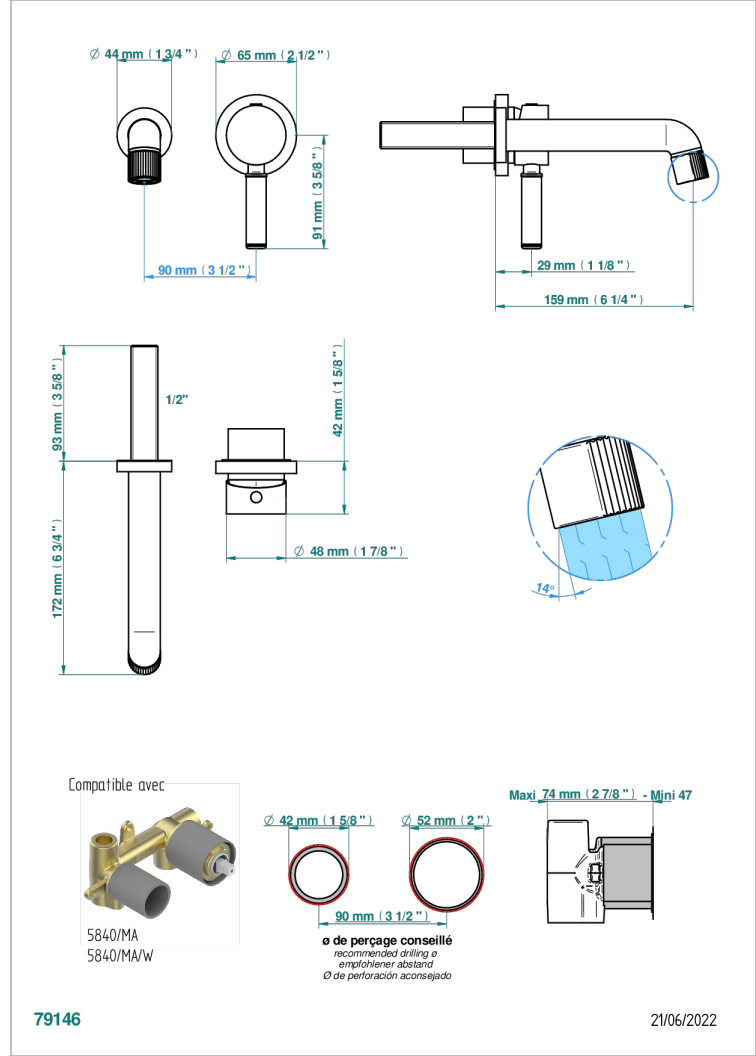

ESTRELA WITH LEVER

U3K-6541B

THG
PARIS

Trim only for Built-in basin mixer with spout (two x 1/2" inlets and one 1/2" outlet), without waste

特色

- Estrela with lever
- Trim only for Built-in basin mixer with spout (two x 1/2" inlets and one 1/2" outlet), without waste

技术特征

- Recommandé : 3 bars (max. 5 bars) - Advised : 43,5 psi (max. 72 psi)
- 8,3 l/min à 3 bars (2.2 gpm at 43.5 psi)

相关的SKU

- Ref. G00-5840/MA 卫浴套装, 含: 入墙式弯管出水管, 1米25强化软管, 触控式花洒和托勾, 美国标准

可选饰面

Black ceram - D30
Blush PVD - H62
Graphite PVD - H64
Matt Umber PVD - H67
Matt blush PVD - H60
Matt graphite PVD - H65