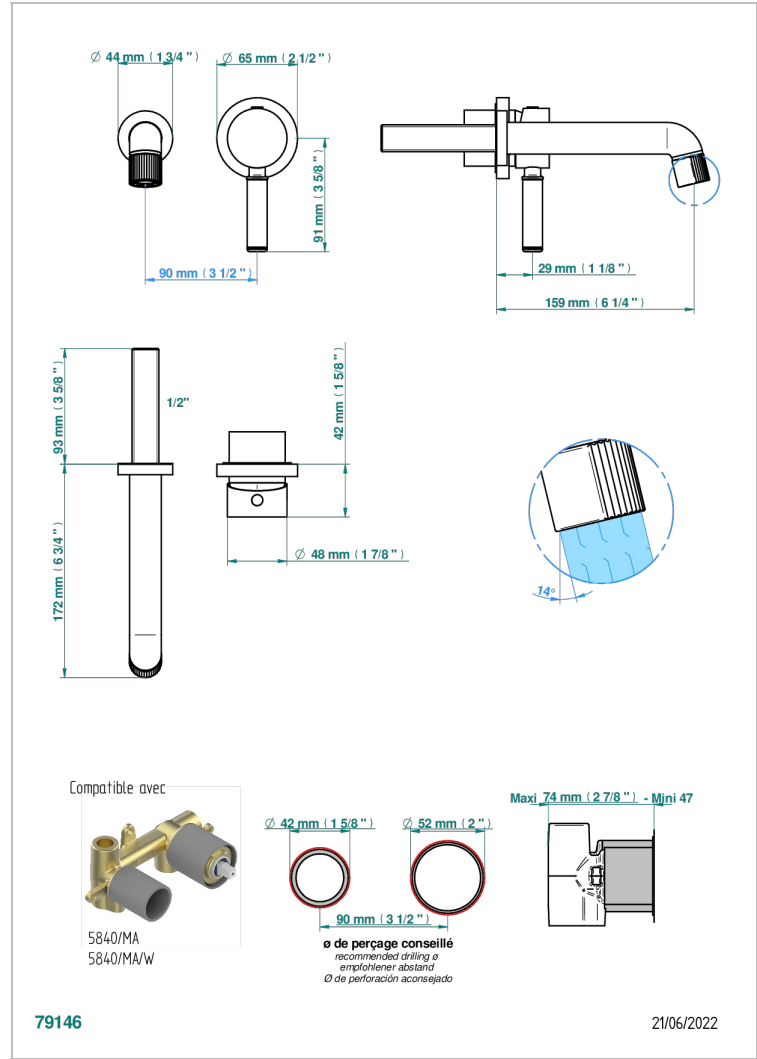

Trim only for Built-in basin mixer with spout (two x 1/2" inlets and one 1/2" outlet), without waste

CHARACTERISTIC

- Estrela
- Trim only for Built-in basin mixer with spout (two x 1/2" inlets and one 1/2" outlet), without waste

TECHNICAL SPECS

- Recommandé : 3 bars (max. 5 bars) - Advised : 43,5 psi (max. 72 psi)
- 8,3 l/min à 3 bars (2.2 gpm at 43.5 psi)

RELATED SKU'S

- Ref. G00-5840/MAUS Rough parts for concealed wall-mounted mixer with 1/2" outlet