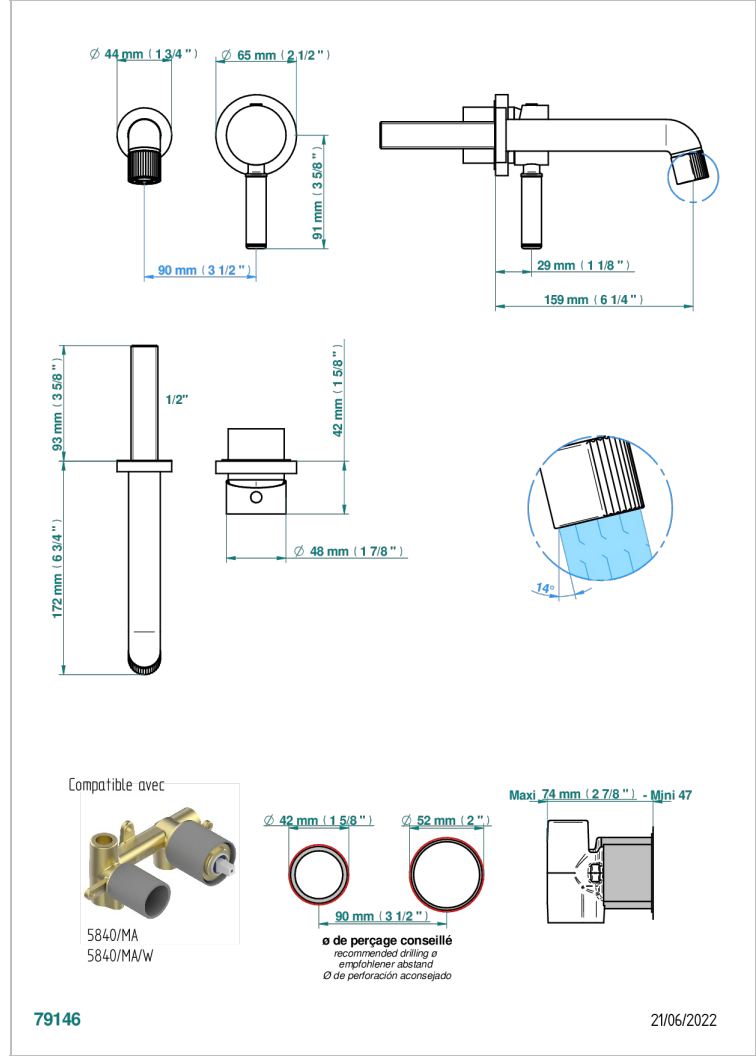

Trim only for Built-in basin mixer with spout (two x 1/2" inlets and one 1/2" outlet), without waste

特色

- Estrela
- Trim only for Built-in basin mixer with spout (two x 1/2" inlets and one 1/2" outlet), without waste

技术特征

- Recommandé : 3 bars (max. 5 bars) - Advised : 43,5 psi (max. 72 psi)
- 8,3 l/min à 3 bars (2.2 gpm at 43.5 psi)

相关的SKU

- Ref. G00-5840/MA 卫浴套装, 含: 入墙式弯管出水管, 1米25强化软管, 触控式花洒和托勾, 美国标准

可选饰面

Black ceram - D30
Blush PVD - H62
Graphite PVD - H64
Matt Umber PVD - H67
Matt blush PVD - H60
Matt graphite PVD - H65