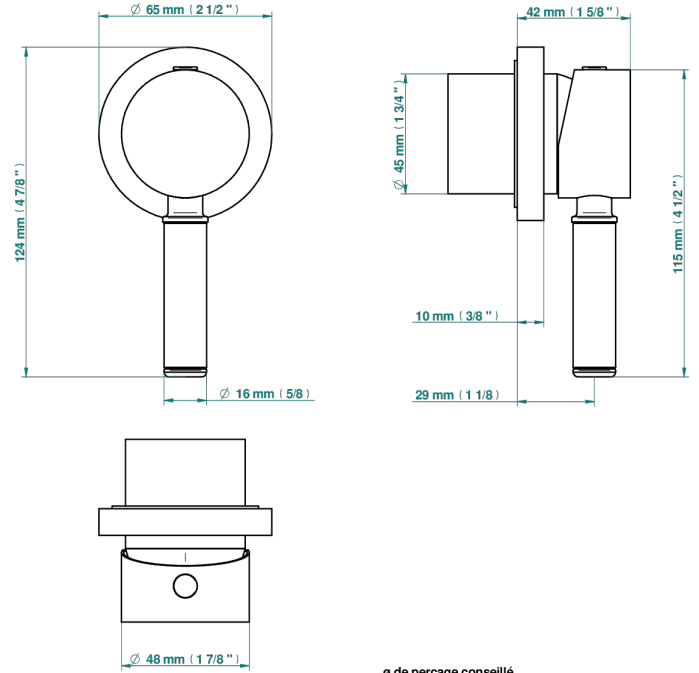

ESTRELA INCRUSTACION METALICA

U3L-6540RB

Trim only for wall mixer on rosette

THG
PARIS

Compatible with

6540A
6540A/W

6540A/US