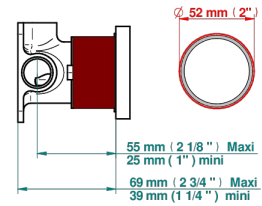

Tube

79144

21/06/2022

CHARACTERISTIC

- Estrela Metal inlays
- Trim only for wall mixer on rosette

RELATED SKU'S

- Ref. G00-6540A/US Built-in part for wall mounted flush fit shower mixer 2 inlets 1/2" -1 outlet 1/2" -US model

AVAILABLE FINITIONS

Black ceram - D30
Blush PVD - H62
Brass color PVD - H49
Brown bronze color PVD - F33
Chrome polished - A02
Gold color PVD - H52

Gold mat - F07
Gold polished - F01
Graphite PVD - H64
Matt Umber PVD - H67
Matt blush PVD - H60
Matt brass color PVD - H50

Matt brown bronze color PVD - F34
Matt chrome (American satin) - C02
Matt gold color PVD - H53
Matt graphite PVD - H65
Matt nickel (American satin) - C01
Matt nickel color PVD - H56

Natural smoked Brass - A13
Nickel antique / Sovereign - H28
Nickel color PVD - H55
Nickel polished - B01
Polished chrome with gold inlay - GA1
Soft gold - F30

Soft matt gold - F31
Umber PVD - H66