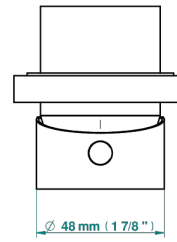

ESTRELA METAL INLAYS

U3L-6540RB

Trim only for wall mixer on rosette

Compatible with