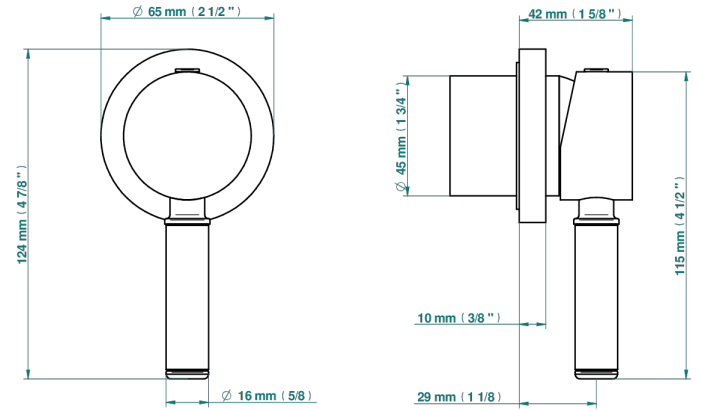

ESTRELA METAL INLAYS

U3L-6540RB

Trim only for wall mixer on rosette