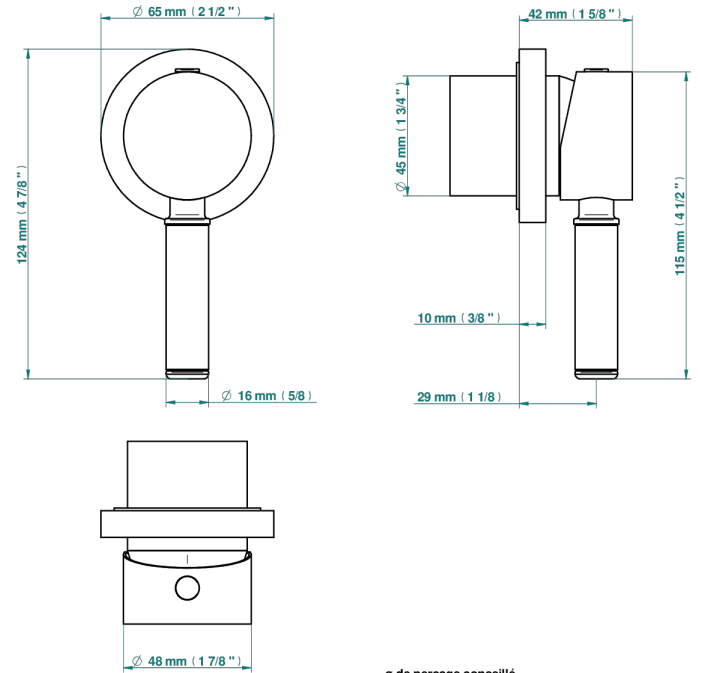

ESTRELA METAL INLAYS

U3L-6540RB

Trim only for wall mixer on rosette

Compatible with

Tube

79144

21/06/2022

CHARACTERISTIC

- Estrela Metal inlays
- Trim only for wall mixer on rosette

RELATED SKU'S

- Ref. G00-6540A Rough parts for wall mounted flush fit shower mixer 2 x 1/2" inlets 1 x 1/2" outlet

AVAILABLE FINITIONS

Antique nickel - H28
Black ceram - D30
Blush PVD - H62
Brass color PVD - H49
Brown bronze color PVD - F33
Gold color PVD - H52

Graphite PVD - H64
Matt Umber PVD - H67
Matt blush PVD - H60
Matt brass color PVD - H50
Matt brown bronze color PVD - F34
Matt chrome - C02

Matt gold - F07
Matt gold color PVD - H53
Matt graphite PVD - H65
Matt nickel (color finish) - C01
Matt nickel color PVD - H56
Natural smoked Brass - A13

Nickel color PVD - H55
Polished chrome (color finish) - A02
Polished chrome with gold inlay - GA1
Polished gold (color finish) - F01
Polished nickel - B01
Soft gold - F30

Soft matt gold - F31
Umber PVD - H66