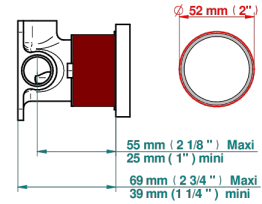

Tube

79144

21/06/2022

CHARACTERISTIC

- Estrela Metal inlays
- Trim only for wall mixer on rosette

RELATED SKU'S

- Ref. G00-6540A Rough parts for wall mounted flush fit shower mixer 2 x 1/2" inlets 1 x 1/2" outlet

AVAILABLE FINITIONS

Antique nickel - H28
Black ceram - D30
Blush PVD - H62
Brass color PVD - H49
Brown bronze color PVD - F33
Gold color PVD - H52

Graphite PVD - H64
Matt Umber PVD - H67
Matt blush PVD - H60
Matt brass color PVD - H50
Matt brown bronze color PVD - F34
Matt chrome - C02

Matt gold - F07
Matt gold color PVD - H53
Matt graphite PVD - H65
Matt nickel (color finish) - C01
Matt nickel color PVD - H56
Natural smoked Brass - A13

Nickel color PVD - H55
Polished chrome (color finish) - A02
Polished chrome with gold inlay - GA1
Polished gold (color finish) - F01
Polished nickel - B01
Soft gold - F30

Soft matt gold - F31
Umber PVD - H66