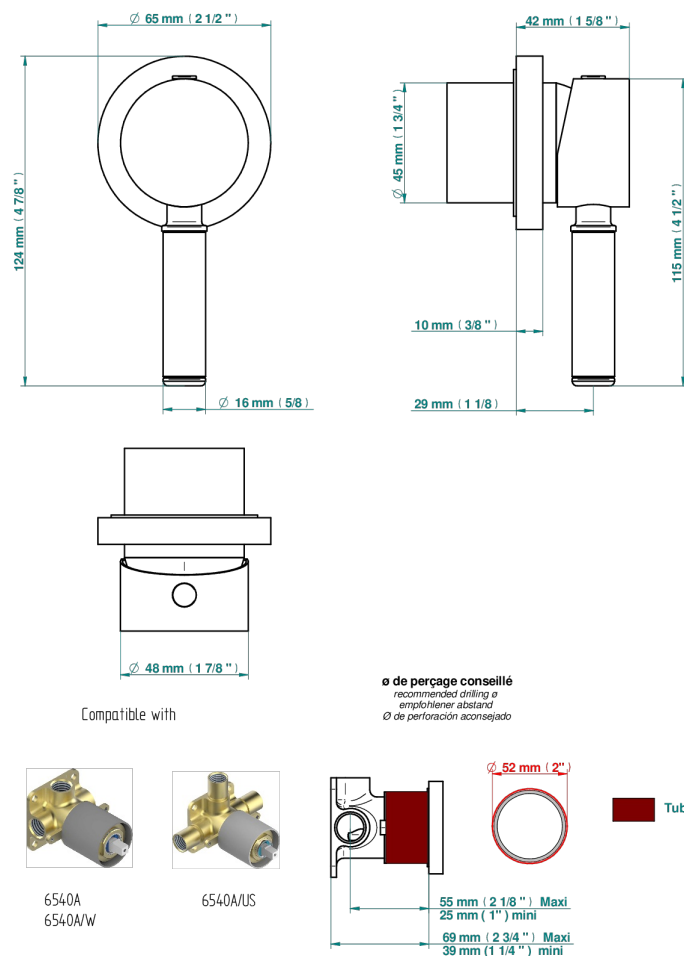

ESTRELA WITH LEVER HANDLES

U3K-6540RB

Trim only for wall mixer on rosette

79144

21/06/2022

CHARACTERISTIC

- Estrela with lever handles
- Trim only for wall mixer on rosette

RELATED SKU'S

- Ref. G00-6540A/US Built-in part for wall mounted flush fit shower mixer 2 inlets 1/2" -1 outlet 1/2" -US model

AVAILABLE FINITIONS

Black ceram - D30
 Blush PVD - H62
 Brass color PVD - H49
 Brown bronze color PVD - F33
 Chrome polished - A02
 Gold color PVD - H52