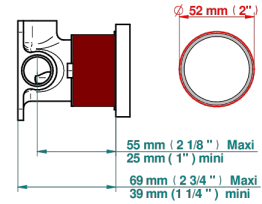

Tube

79144

21/06/2022

CHARACTERISTIC

- Estrela with lever
- Trim only for wall mixer on rosette

RELATED SKU'S

- Ref. G00-6540A Rough parts for wall mounted flush fit shower mixer 2 x 1/2" inlets 1 x 1/2" outlet

AVAILABLE FINITIONS

Antique nickel - H28
Black ceram - D30
Blush PVD - H62
Brass color PVD - H49
Brown bronze color PVD - F33
Gold color PVD - H52

Graphite PVD - H64
Matt Umber PVD - H67
Matt blush PVD - H60
Matt brass color PVD - H50
Matt brown bronze color PVD - F34
Matt chrome - C02

Matt gold - F07
Matt gold color PVD - H53
Matt graphite PVD - H65
Matt nickel (color finish) - C01
Matt nickel color PVD - H56
Natural smoked Brass - A13

Nickel color PVD - H55
Polished chrome (color finish) - A02
Polished chrome with gold inlay - GA1
Polished gold (color finish) - F01
Polished nickel - B01
Soft gold - F30

Soft matt gold - F31
Umber PVD - H66