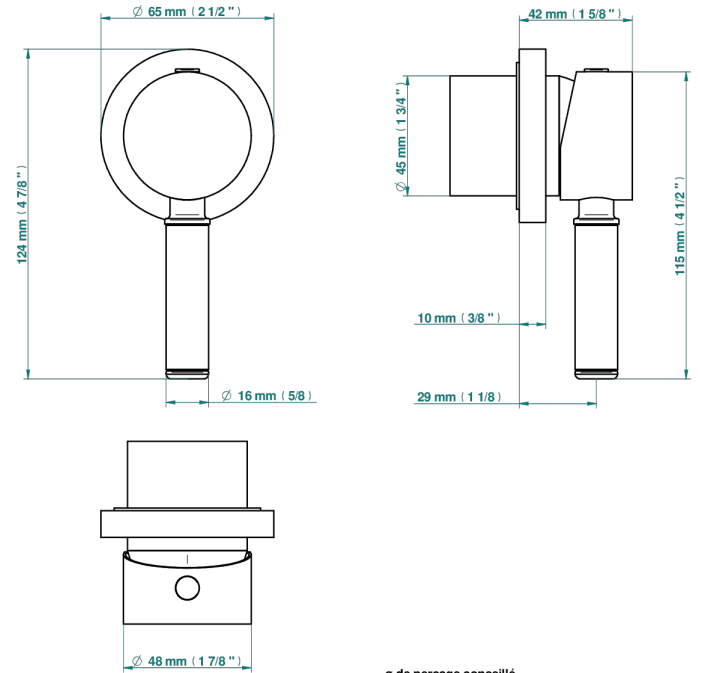

ESTRELA WITH LEVER

U3K-6540RB

Trim only for wall mixer on rosette

Compatible with

6540A
6540A/W

6540A/US

Tube

79144

21/06/2022

CHARACTERISTIC

- Estrela with lever
- Trim only for wall mixer on rosette

RELATED SKU'S

- Ref. G00-6540A Rough parts for wall mounted flush fit shower mixer 2 x 1/2" inlets 1 x 1/2" outlet

AVAILABLE FINITIONS

Antique nickel - H28
Black ceram - D30
Blush PVD - H62
Brass color PVD - H49
Brown bronze color PVD - F33
Gold color PVD - H52

Graphite PVD - H64
Matt Umber PVD - H67
Matt blush PVD - H60
Matt brass color PVD - H50
Matt brown bronze color PVD - F34
Matt chrome - C02

Matt gold - F07
Matt gold color PVD - H53
Matt graphite PVD - H65
Matt nickel (color finish) - C01
Matt nickel color PVD - H56
Natural smoked Brass - A13

Nickel color PVD - H55
Polished chrome (color finish) - A02
Polished chrome with gold inlay - GA1
Polished gold (color finish) - F01
Polished nickel - B01
Soft gold - F30

Soft matt gold - F31
Umber PVD - H66