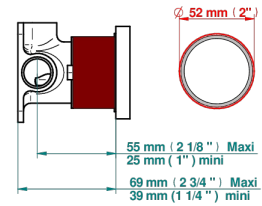

Tube

79144

21/06/2022

CHARACTERISTIC

- Estrela
- Trim only for wall mixer on rosette

RELATED SKU'S

- Ref. G00-6540A/US Built-in part for wall mounted flush fit shower mixer 2 inlets 1/2" -1 outlet 1/2" -US model

AVAILABLE FINITIONS

Black ceram - D30
Blush PVD - H62
Brass color PVD - H49
Brown bronze color PVD - F33
Chrome polished - A02
Gold color PVD - H52

Gold mat - F07
Gold polished - F01
Graphite PVD - H64
Matt Umber PVD - H67
Matt blush PVD - H60
Matt brass color PVD - H50

Matt brown bronze color PVD - F34
Matt chrome (American satin) - C02
Matt gold color PVD - H53
Matt graphite PVD - H65
Matt nickel (American satin) - C01
Matt nickel color PVD - H56

Natural smoked Brass - A13
Nickel antique / Sovereign - H28
Nickel color PVD - H55
Nickel polished - B01
Soft gold - F30
Soft matt gold - F31

Umber PVD - H66