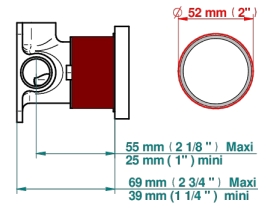

Tube

79144

21/06/2022

CHARACTERISTIC

- Estrela
- Trim only for wall mixer on rosette

RELATED SKU'S

- Ref. G00-6540A Rough parts for wall mounted flush fit shower mixer 2 x 1/2" inlets 1 x 1/2" outlet

AVAILABLE FINITIONS

Antique nickel - H28
Black ceram - D30
Blush PVD - H62
Brass color PVD - H49
Brown bronze color PVD - F33
Gold color PVD - H52

Graphite PVD - H64
Matt Umber PVD - H67
Matt blush PVD - H60
Matt brass color PVD - H50
Matt brown bronze color PVD - F34
Matt chrome - C02

Matt gold - F07
Matt gold color PVD - H53
Matt graphite PVD - H65
Matt nickel (color finish) - C01
Matt nickel color PVD - H56
Natural smoked Brass - A13

Nickel color PVD - H55
Polished chrome (color finish) - A02
Polished gold (color finish) - F01
Polished nickel - B01
Soft gold - F30
Soft matt gold - F31

Umber PVD - H66