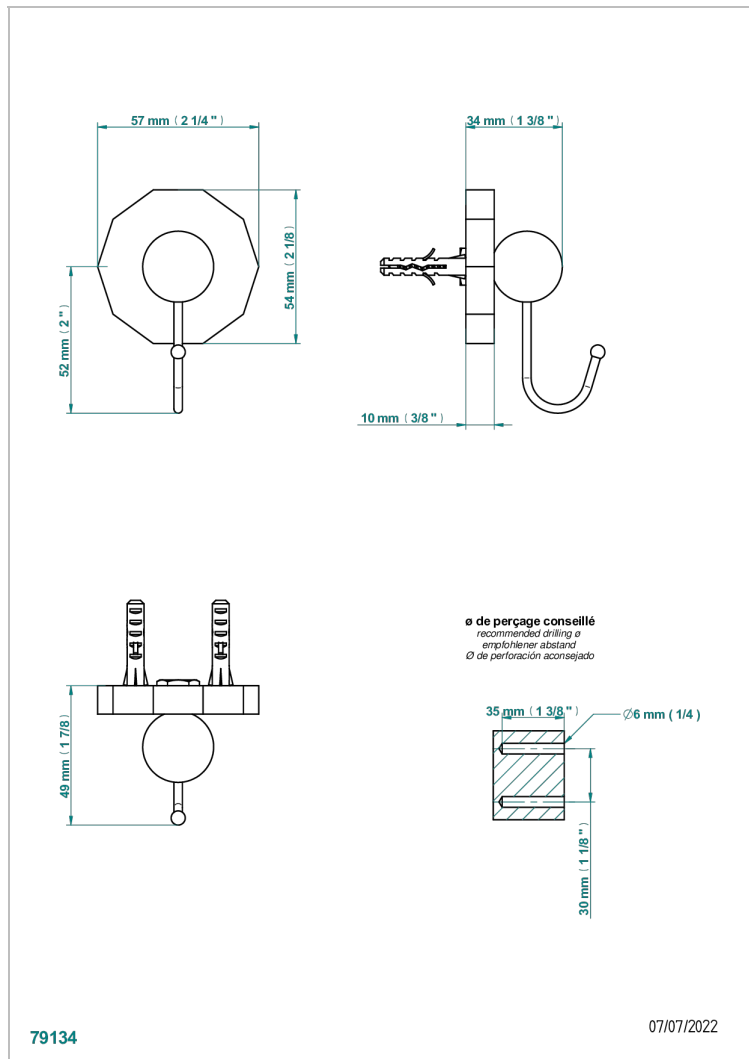

LES ONDES WITH LEVER HANDLES

G8B-511

Single flannel hook

CHARACTERISTIC

- Les Ondes with lever handles
- Single flannel hook

AVAILABLE FINITIONS

Black ceram - D30

Blush PVD - H62