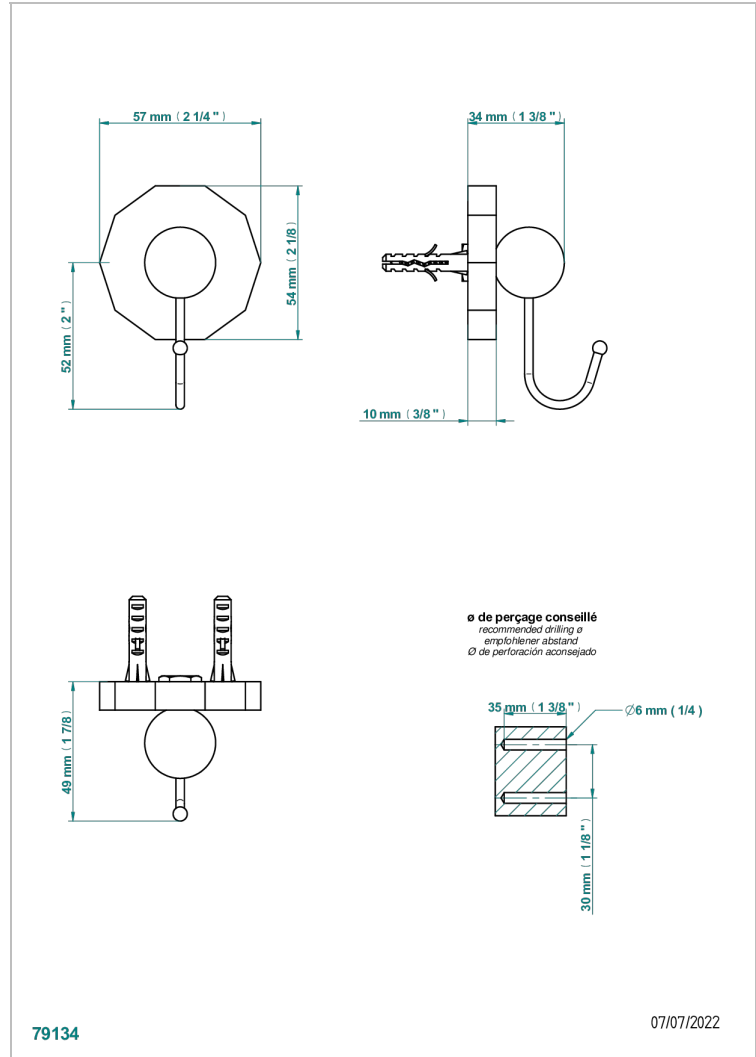

# LES ONDES WITH LEVER

G8B-511

Single flannel hook

## CHARACTERISTIC

- Les Ondes with lever
- Single flannel hook