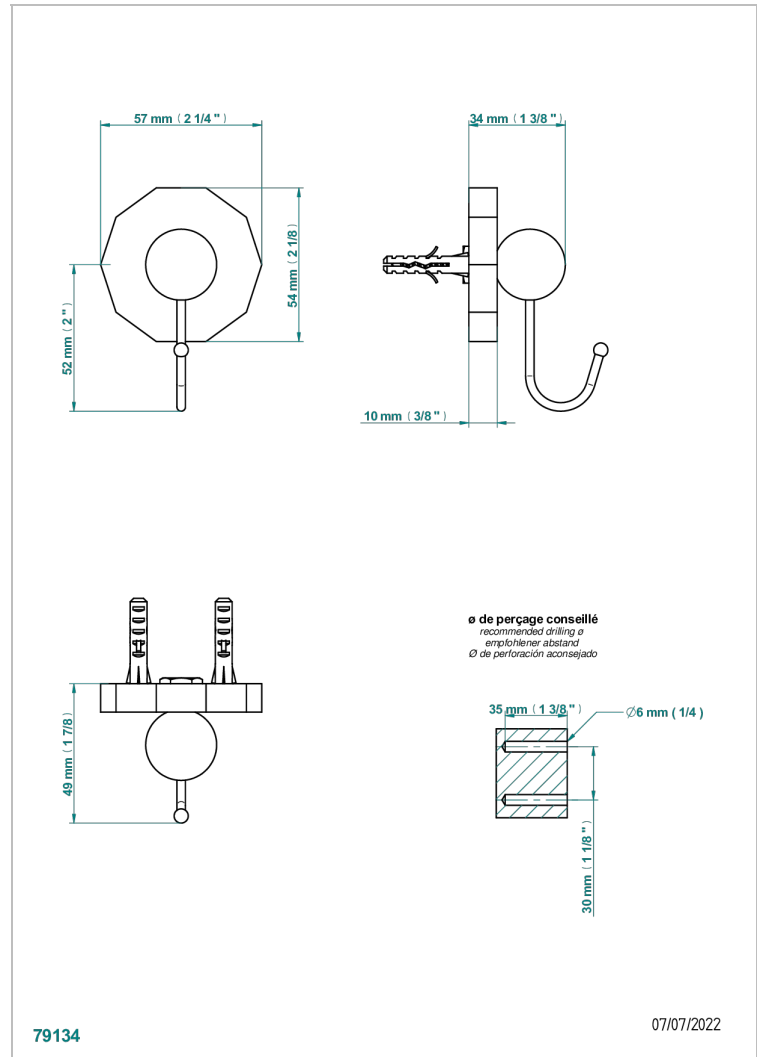

LES ONDES WITH LEVER

G8B-511

Single flannel hook

CHARACTERISTIC

- Les Ondes with lever
- Single flannel hook

AVAILABLE FINITIONS

Antique nickel - H28
Black ceram - D30
Blush PVD - H62
Brass color PVD - H49
Brown bronze color PVD - F33
Gold color PVD - H52