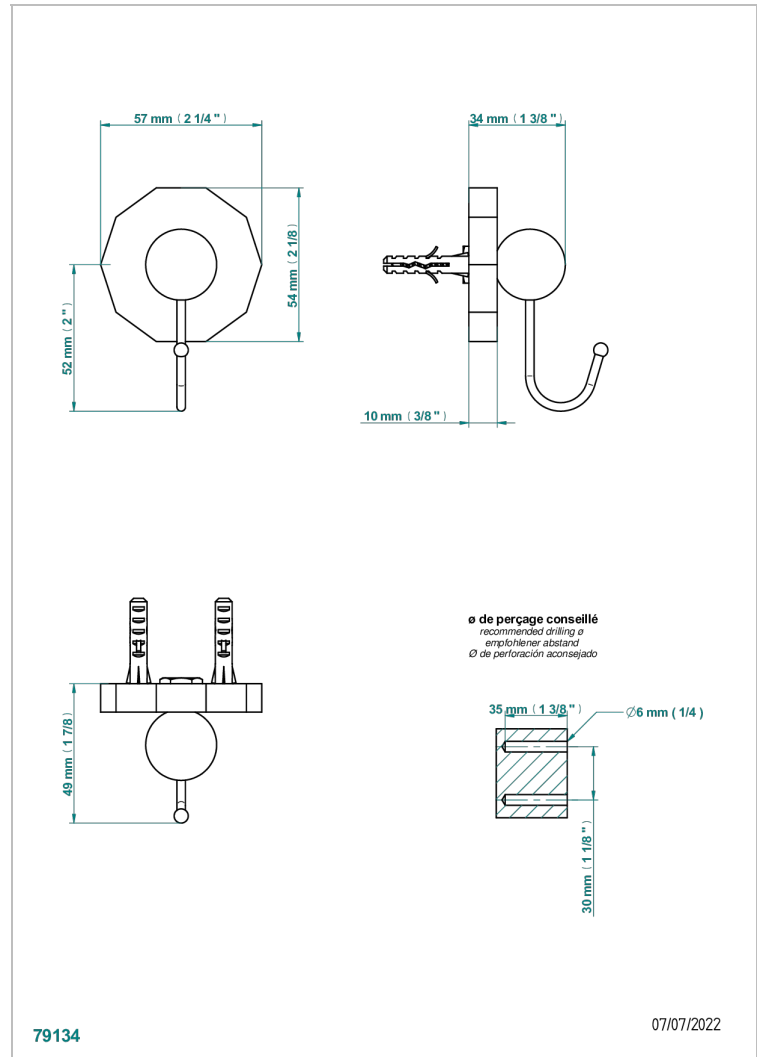

LES ONDES

G8A-511

Single flannel hook

CHARACTERISTIC

- Les Ondes
- Single flannel hook

AVAILABLE FINITIONS

Black ceram - D30
Blush PVD - H62
Brass color PVD - H49
Brown bronze color PVD - F33
Chrome polished - A02
Chrome polished / gold polished - G02

Matt graphite PVD - H65
Matt nickel (American satin) - C01
Matt nickel color PVD - H56
Natural smoked Brass - A13
Nickel antique / Sovereign - H28
Nickel color PVD - H55

Nickel polished - B01
Soft gold - F30
Soft matt gold - F31
Umber PVD - H66