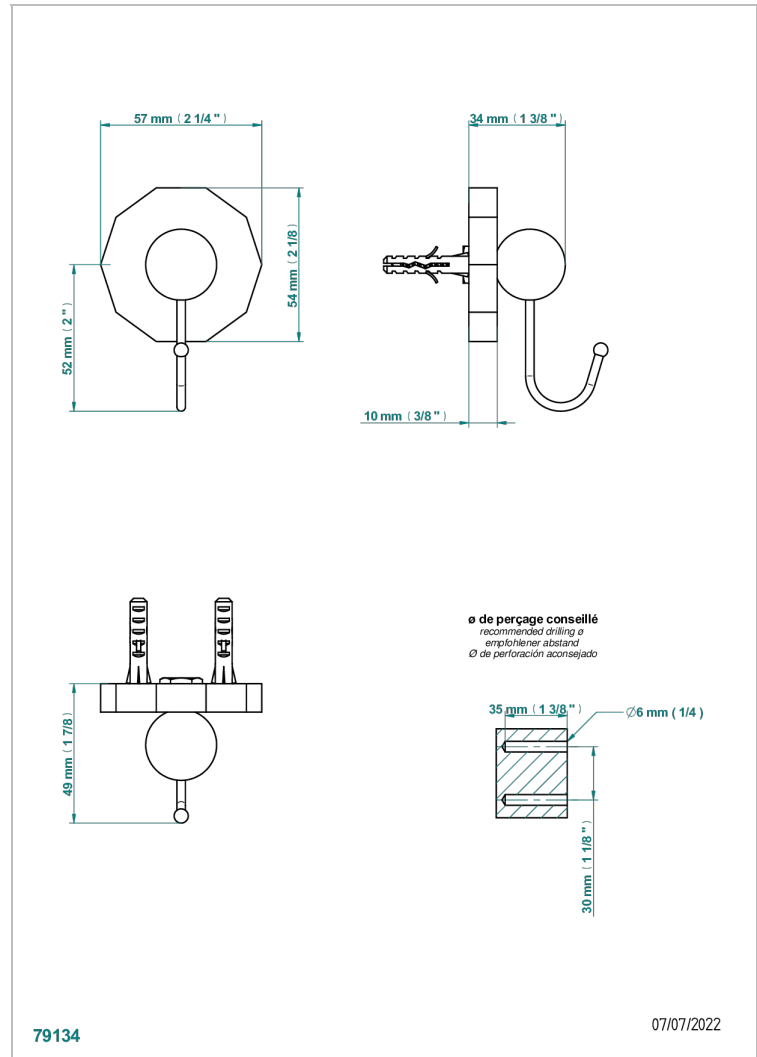

LES ONDES

G8A-511

Single flannel hook

THG[®]
PARIS

CHARACTERISTIC

- Les Ondes
- Single flannel hook

AVAILABLE FINITIONS

Antique nickel - H28
Black ceram - D30
Blush PVD - H62
Brass color PVD - H49
Brown bronze color PVD - F33
Gold color PVD - H52