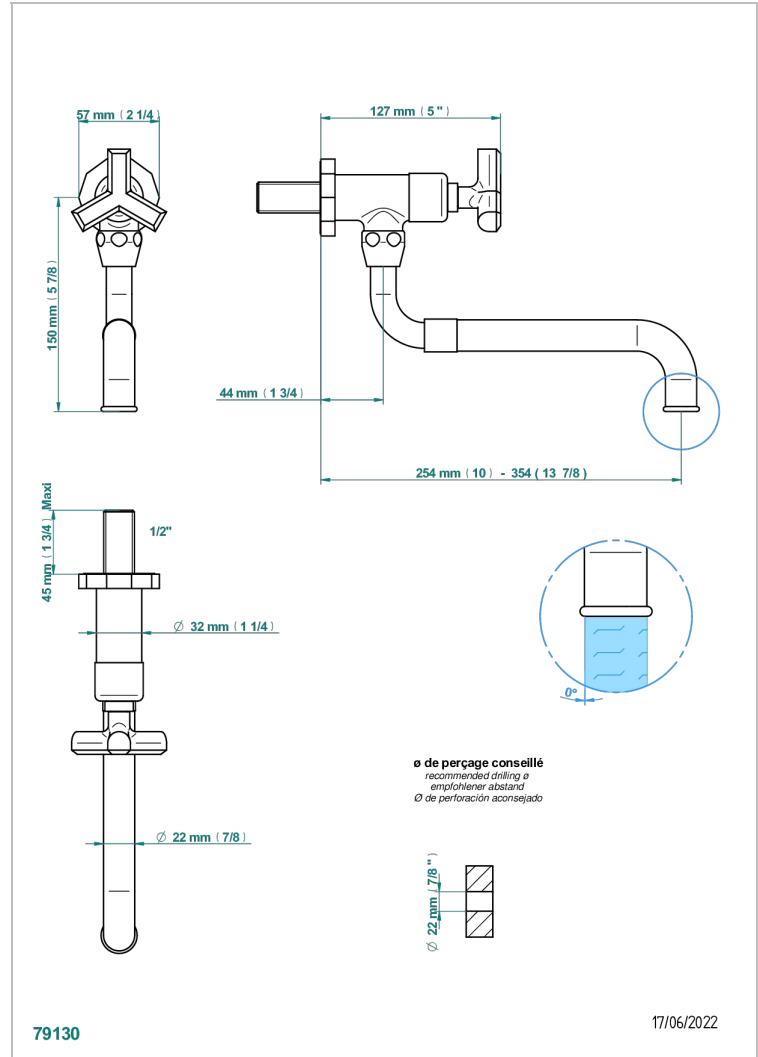

LES ONDES

G8A-4410

Kitchen tap with swivel an adjustable spout

THG[®]
PARIS

CHARACTERISTIC

- ACS : 22ACCLY430

STANDARDS

AVAILABLE FINITIONS