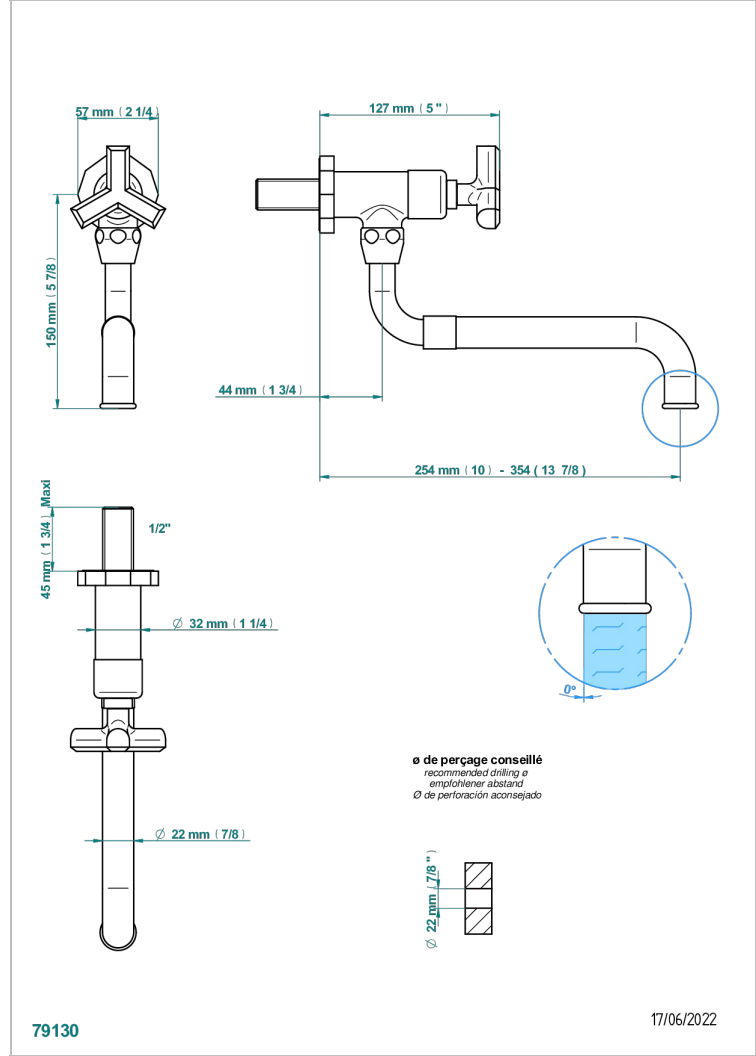

LES ONDES

G8A-4410

Kitchen tap with swivel an adjustable spout

THG[®]
PARIS

CHARACTERISTIC

- ACS : 22ACCLY430

STANDARDS

AVAILABLE FINITIONS