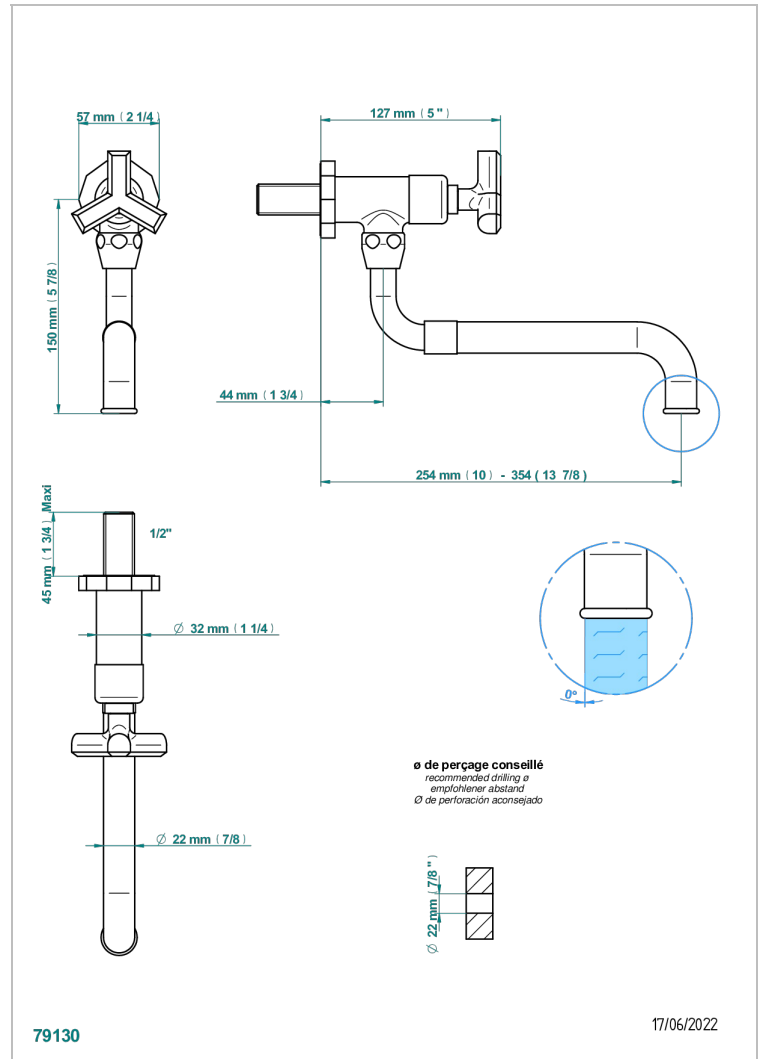

LES ONDES

G8A-4410

Kitchen tap with swivel an adjustable spout

THG[®]
PARIS

CHARACTERISTIC

- ACS : 22ACCLY430

STANDARDS

AVAILABLE FINITIONS