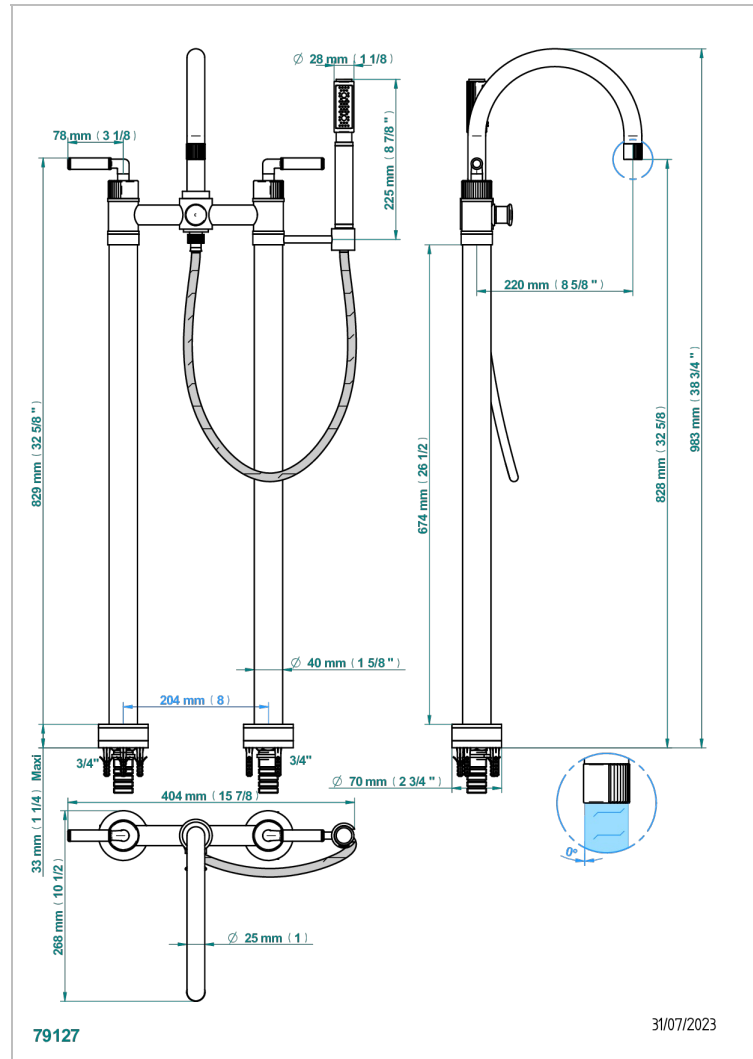

ESTRELA WITH LEVER HANDLES

U3K-13CS

Bath shower tub filler with floor risers

THG[®]
PARIS

CHARACTERISTIC

- ACS : 21ACCLY034

TECHNICAL SPECS

- Recommandé : 3 bars (max. 5 bars) - Advised : 43,5 psi (max. 72 psi)
- Bec : 50 l/min à 3 bars - Douchette : 9,5 l/min à bars
- Spout : 13,2 gpm at 43.5 psi - Handshower : 2.5 gpm at 43.5 psi