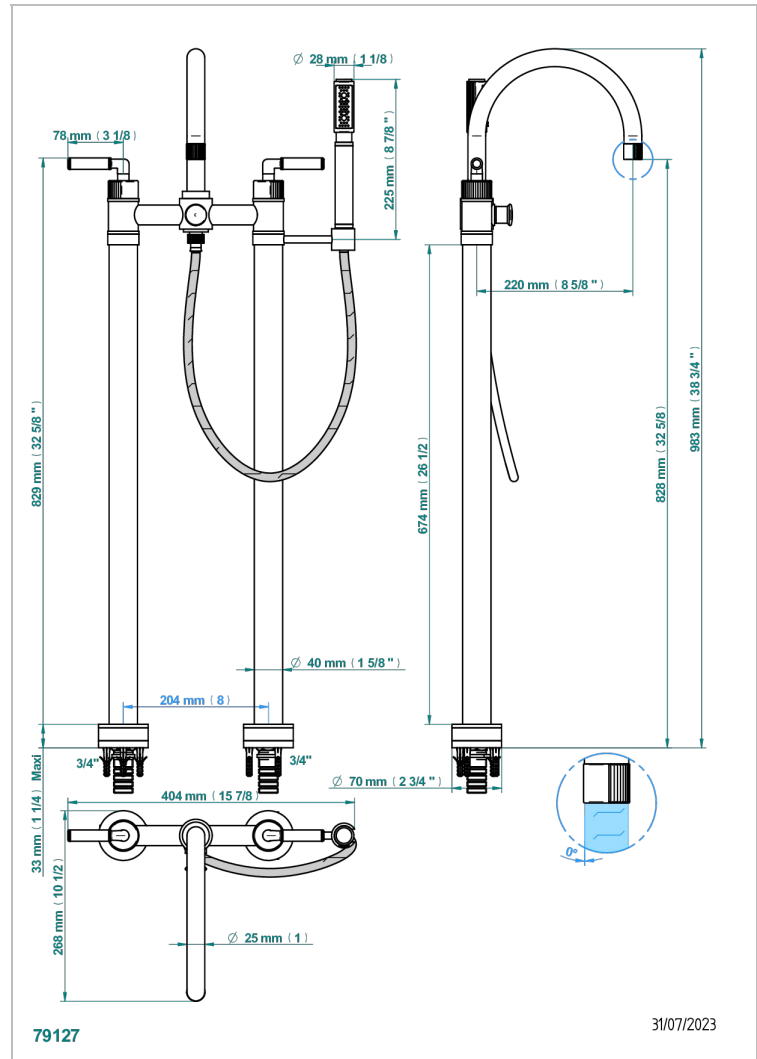

# ESTRELA WITH LEVER

U3K-13CS

Free-standing bath/shower mixer with upright connections

THG<sup>®</sup>  
PARIS

## CHARACTERISTIC

- ACS : 21ACCLY034

## RELATED SKU'S

- Ref. G00-13800A Set of installation for tub filler

## TECHNICAL SPECS

- Recommandé : 3 bars (max. 5 bars) - Advised : 43,5 psi (max. 72 psi)
- Bec : 50 l/min à 3 bars - Douchette : 9,5 l/min à bars
- Spout : 13,2 gpm at 43.5 psi - Handshower : 2.5 gpm at 43.5 psi