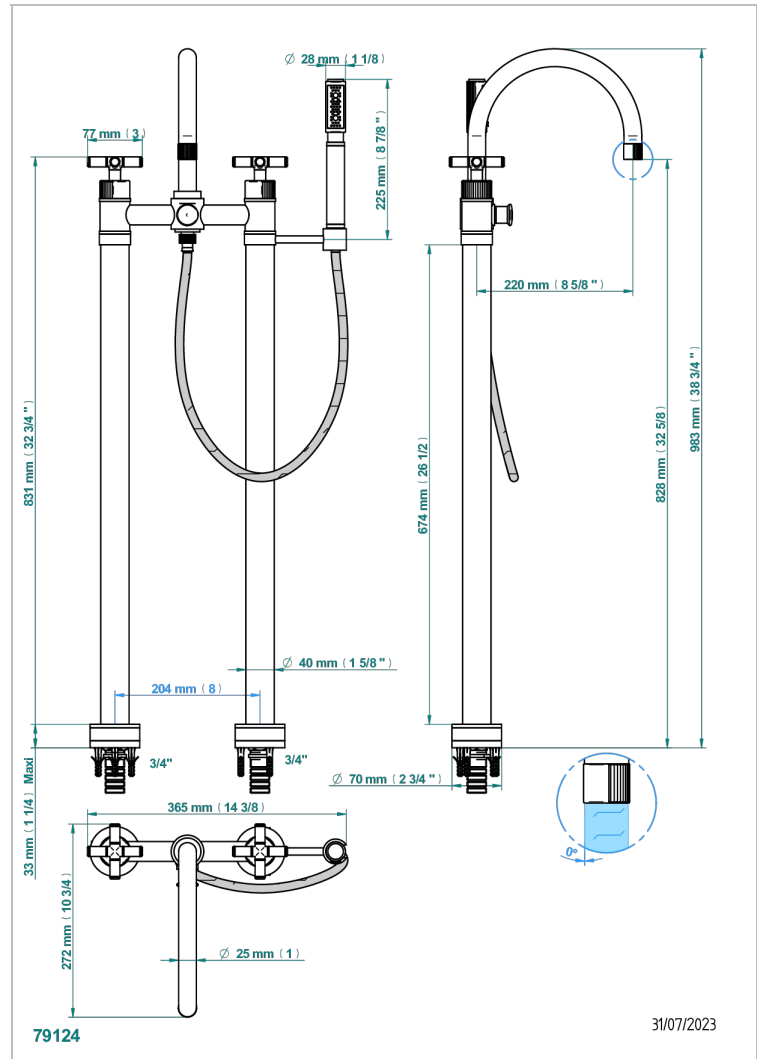

# ESTRELA METAL INLAYS

U3L-13CS

Free-standing bath/shower mixer with upright connections

THG<sup>®</sup>  
PARIS

## CHARACTERISTIC

- ACS : 21ACCLY034

## TECHNICAL SPECS

- Recommandé : 3 bars (max. 5 bars) - Advised : 43,5 psi (max. 72 psi)
- Bec : 50 l/min à 3 bars - Douchette : 9,5 l/min à bars
- Spout : 13,2 gpm at 43.5 psi - Handshower : 2.5 gpm at 43.5 psi

## RELATED SKU'S

- Ref. G00-13800A Set of installation for tub filler