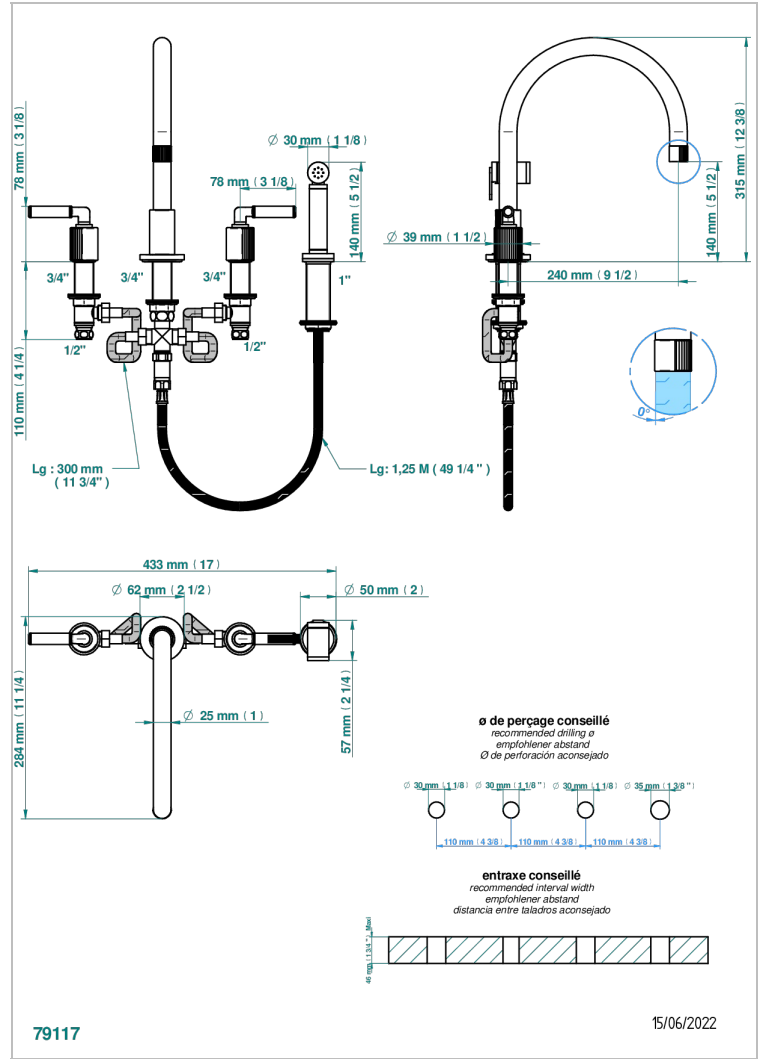

ESTRELA WITH LEVER

U3K-4211

4-hole sink mixer with swivel spout and side spray

CHARACTERISTIC

- ACS : 22ACCLY430

STANDARDS

AVAILABLE FINITIONS

- Antique nickel - H28
- Black ceram - D30
- Blush PVD - H62
- Brass color PVD - H49
- Brown bronze color PVD - F33
- Gold color PVD - H52

- Nickel color PVD - H55
- Polished chrome (color finish) - A02
- Polished chrome with gold inlay - GA1
- Polished gold (color finish) - F01
- Polished nickel - B01
- Soft gold - F30

- Soft matt gold - F31
- Umber PVD - H66