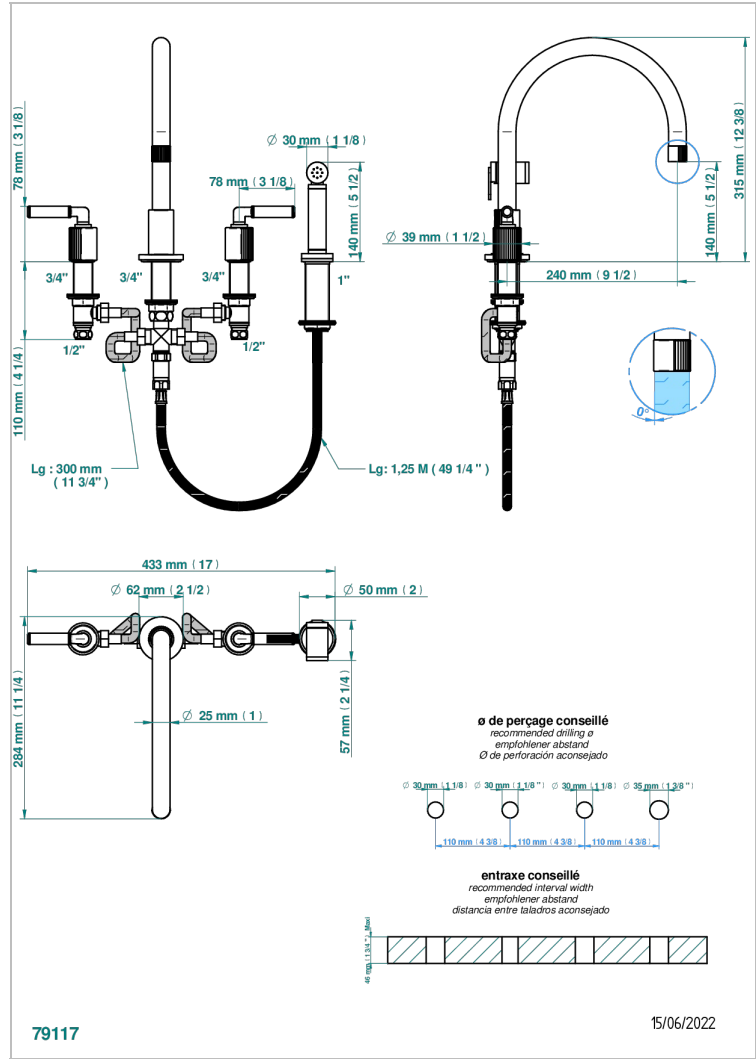

# ESTRELA WITH LEVER

U3K-4211

4-hole sink mixer with swivel spout and side spray

THG  
PARIS

## ХАРАКТЕРИСТИКИ

- ACS : 22ACCLY430