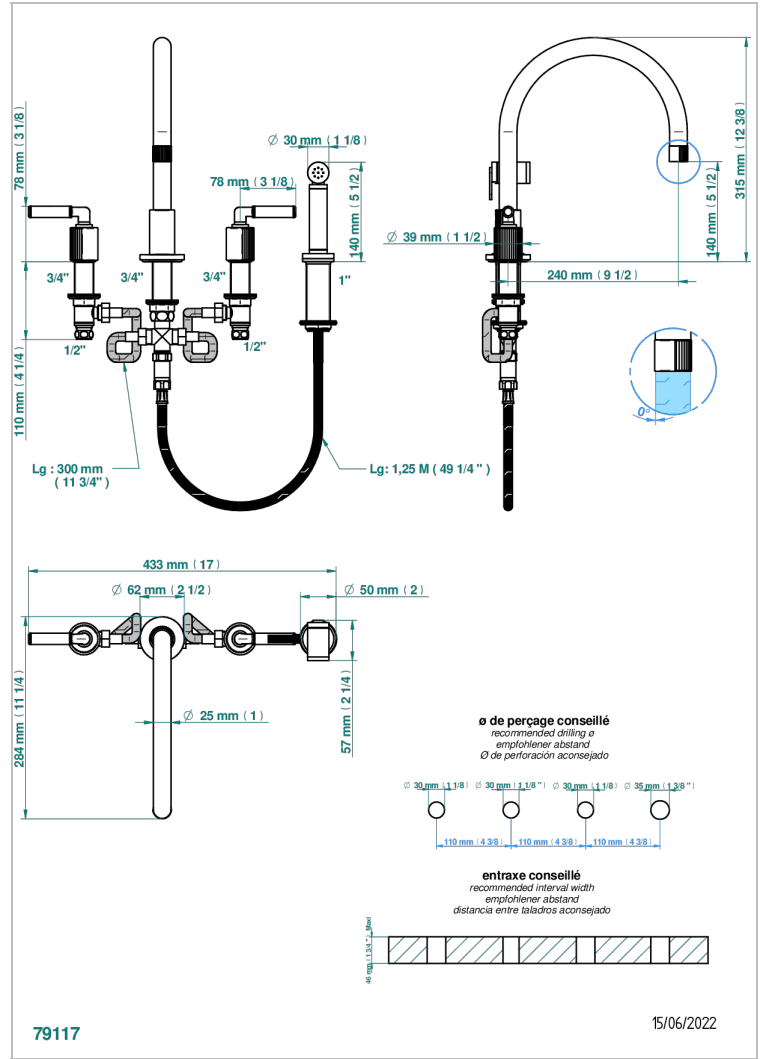

ESTRELA WITH LEVER

U3K-4211

4-hole sink mixer with swivel spout and side spray

CHARACTERISTIC

- ACS : 22ACCLY430

STANDARDS

AVAILABLE FINITIONS

- Antique nickel - H28
- Black ceram - D30
- Blush PVD - H62
- Brass color PVD - H49
- Brown bronze color PVD - F33
- Gold color PVD - H52

- Nickel color PVD - H55
- Polished chrome (color finish) - A02
- Polished chrome with gold inlay - GA1
- Polished gold (color finish) - F01
- Polished nickel - B01
- Soft gold - F30

- Soft matt gold - F31
- Umber PVD - H66