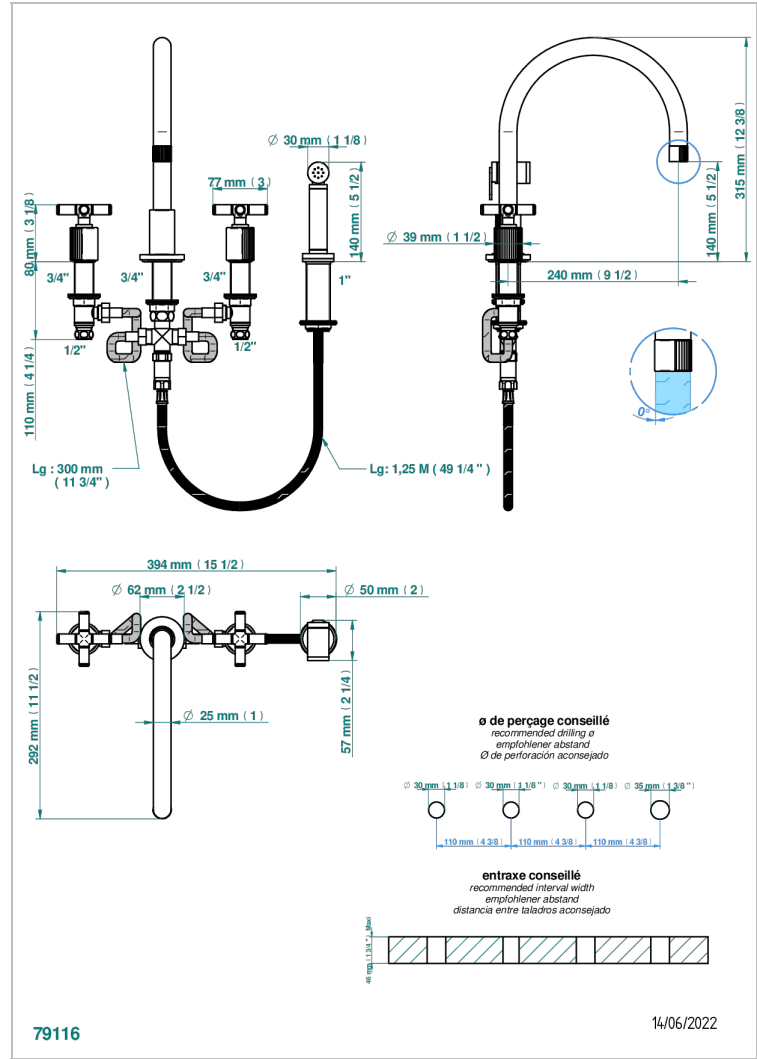

ESTRELA METAL INLAYS

U3L-4211

4-hole sink mixer with swivel spout and side spray

CHARACTERISTIC

- ACS : 22ACCLY430

STANDARDS

AVAILABLE FINITIONS

Antique nickel - H28
Black ceram - D30
Blush PVD - H62
Brass color PVD - H49
Brown bronze color PVD - F33
Gold color PVD - H52

Nickel color PVD - H55
Polished chrome (color finish) - A02
Polished chrome with gold inlay - GA1
Polished gold (color finish) - F01
Polished nickel - B01
Soft gold - F30

Soft matt gold - F31
Umber PVD - H66