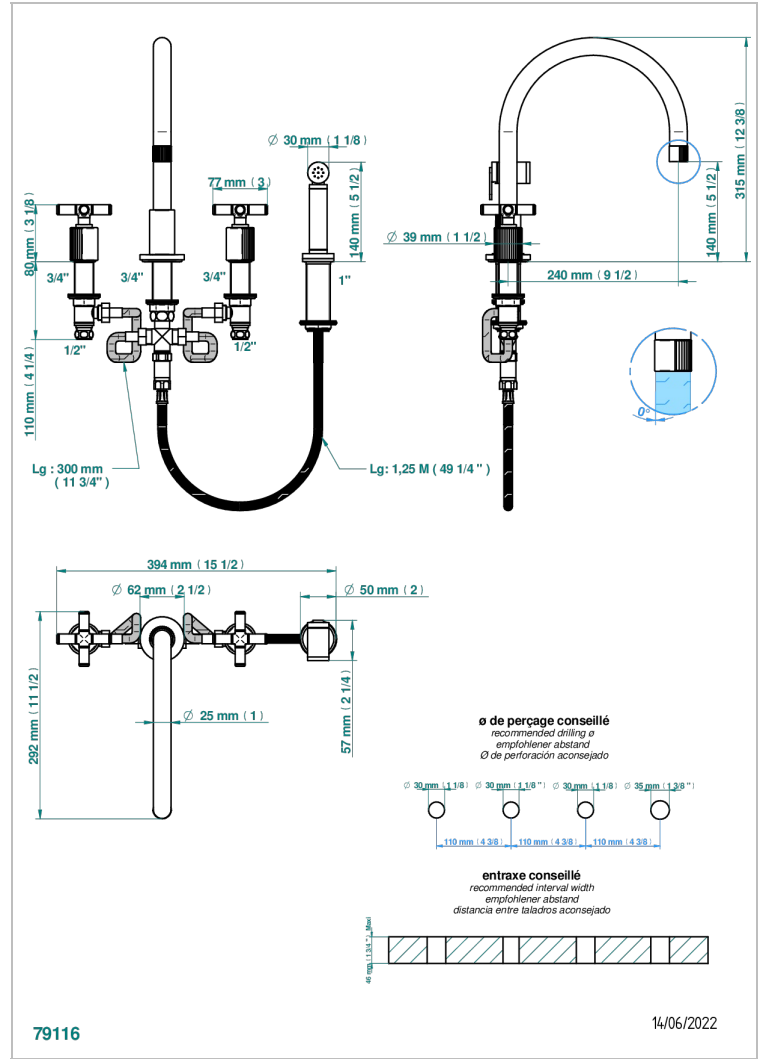

ESTRELA METAL INLAYS

U3L-4211

4-hole sink mixer with swivel spout and side spray

CHARACTERISTIC

- ACS : 22ACCLY430

STANDARDS

AVAILABLE FINITIONS

Antique nickel - H28
Black ceram - D30
Blush PVD - H62
Brass color PVD - H49
Brown bronze color PVD - F33
Gold color PVD - H52

Nickel color PVD - H55
Polished chrome (color finish) - A02
Polished chrome with gold inlay - GA1
Polished gold (color finish) - F01
Polished nickel - B01
Soft gold - F30

Soft matt gold - F31
Umber PVD - H66